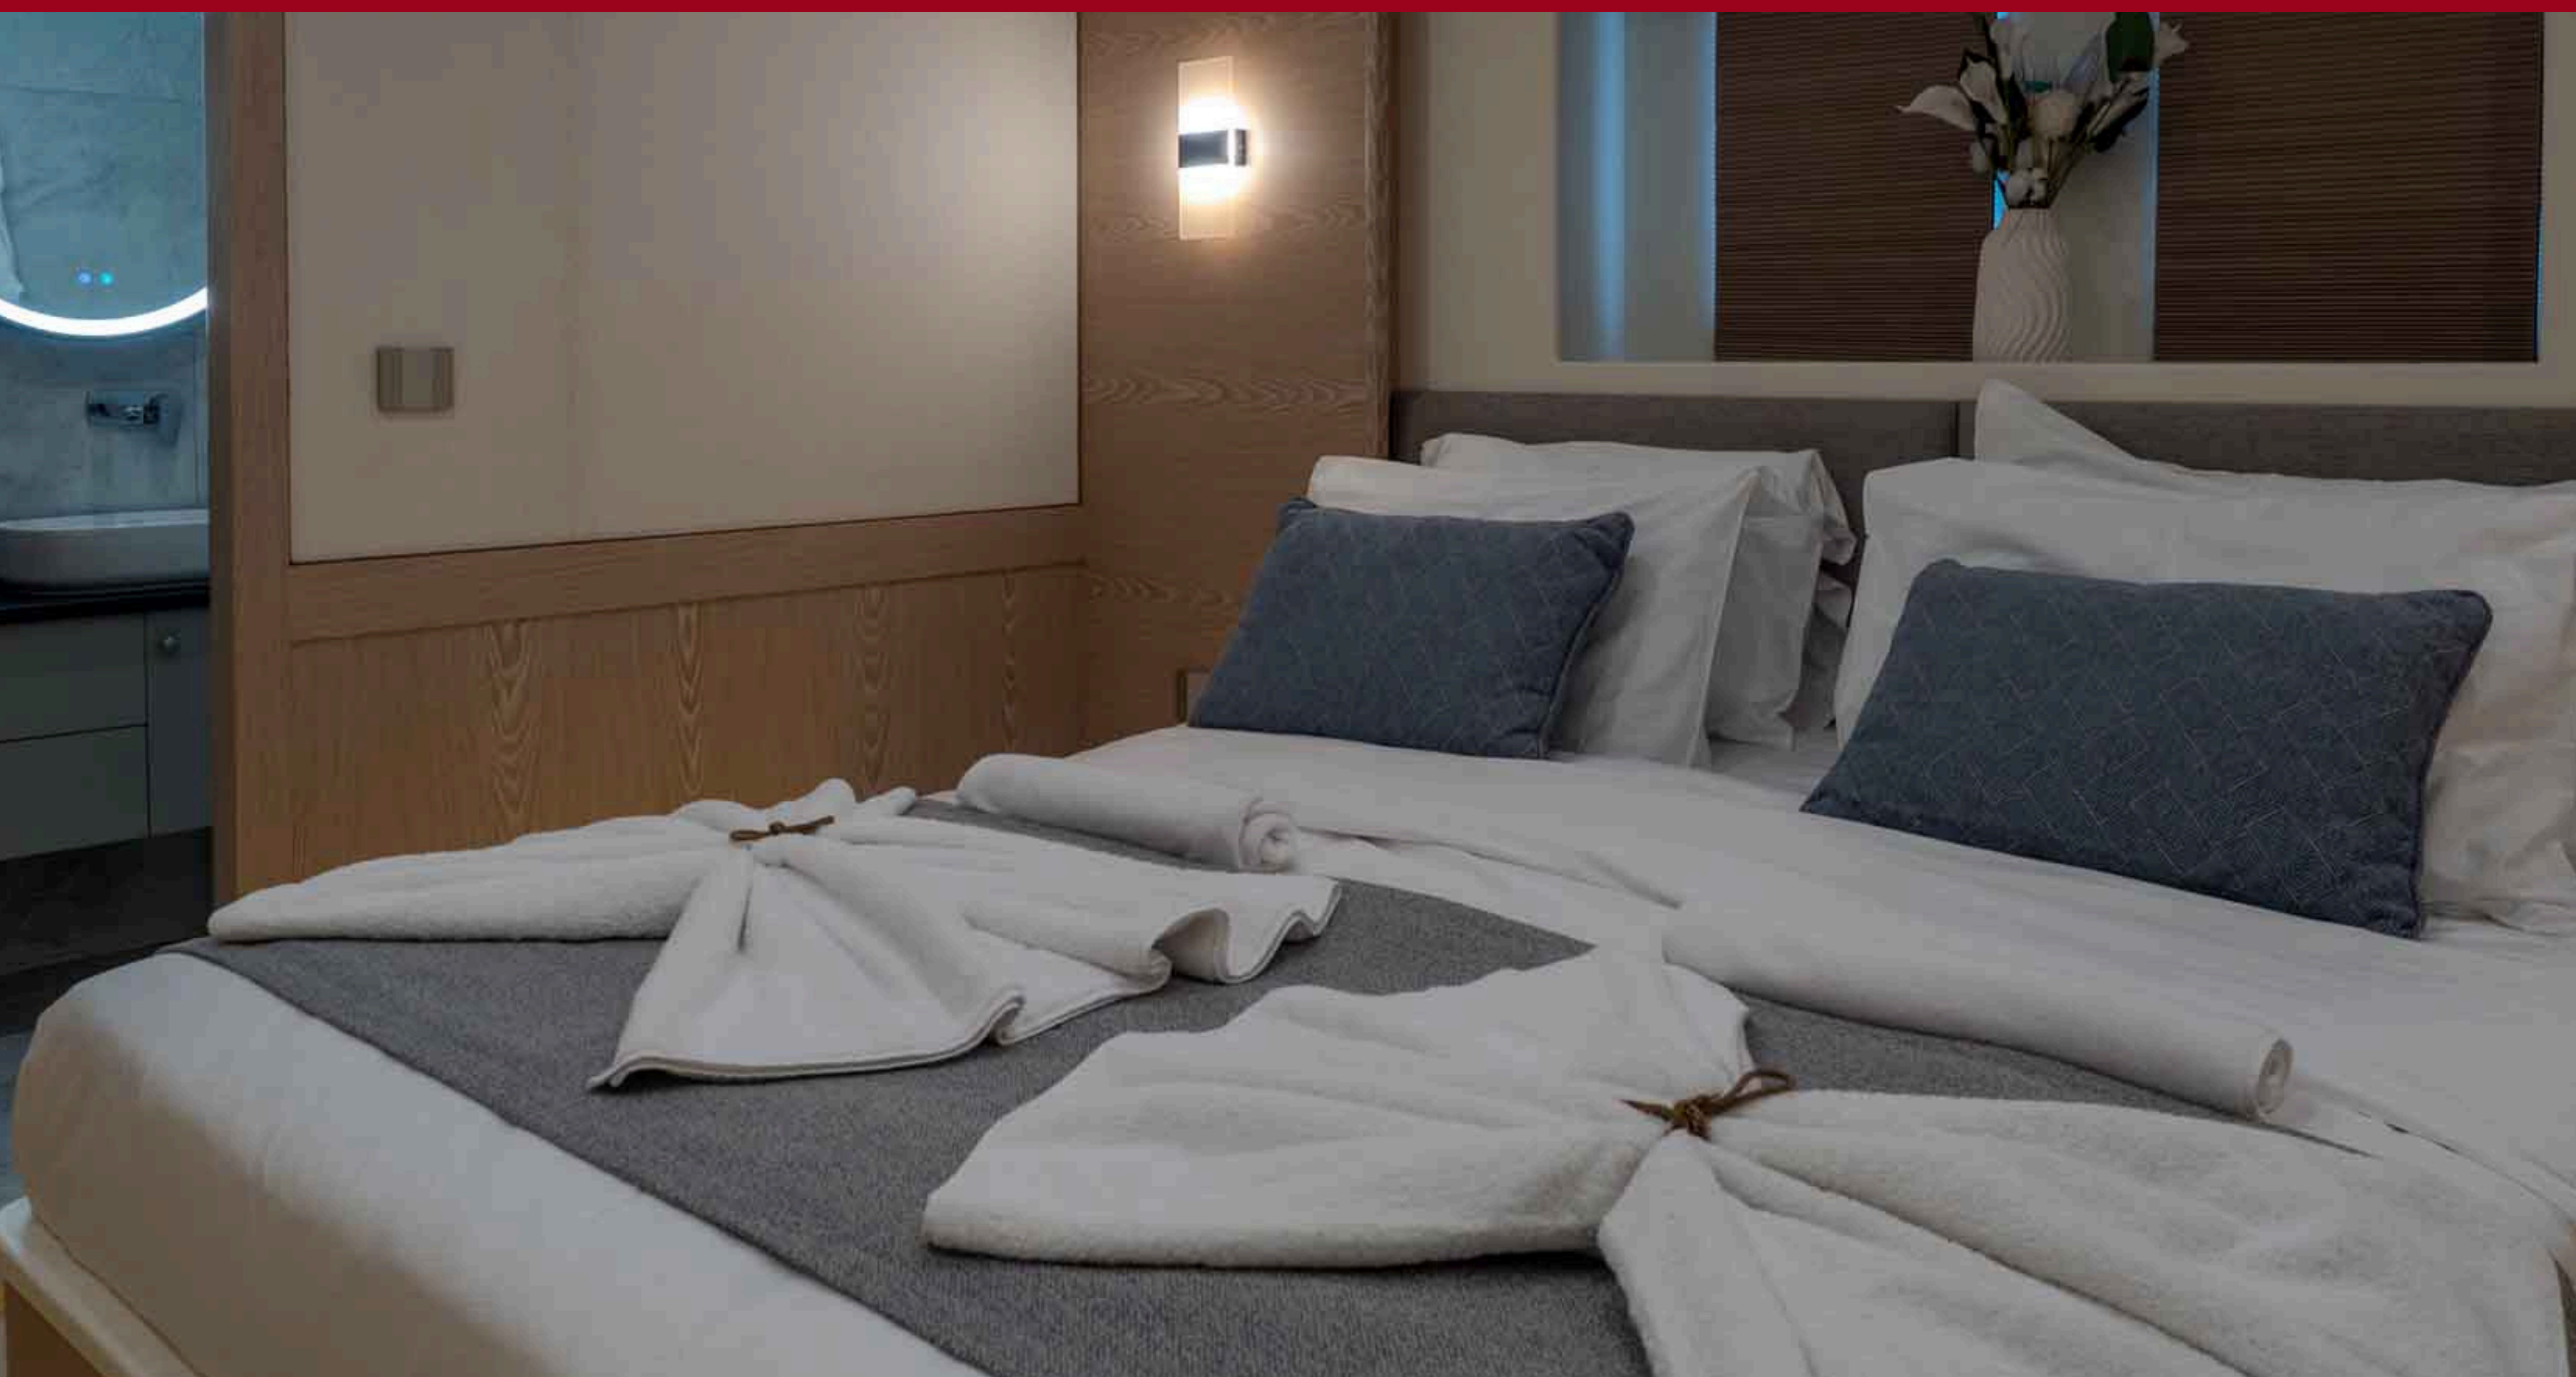

SEAMPATHY
47 mt / 7 cabins / 14 guests

Length: 47 mt

Beam: 10 mt

Draft: 2,13 mt

Main engines: 2 x 750Hp VOLVO

Guest cabins 7: 1 Master, 6 VIP

Bed configuration: 7 King size

Guests: 14