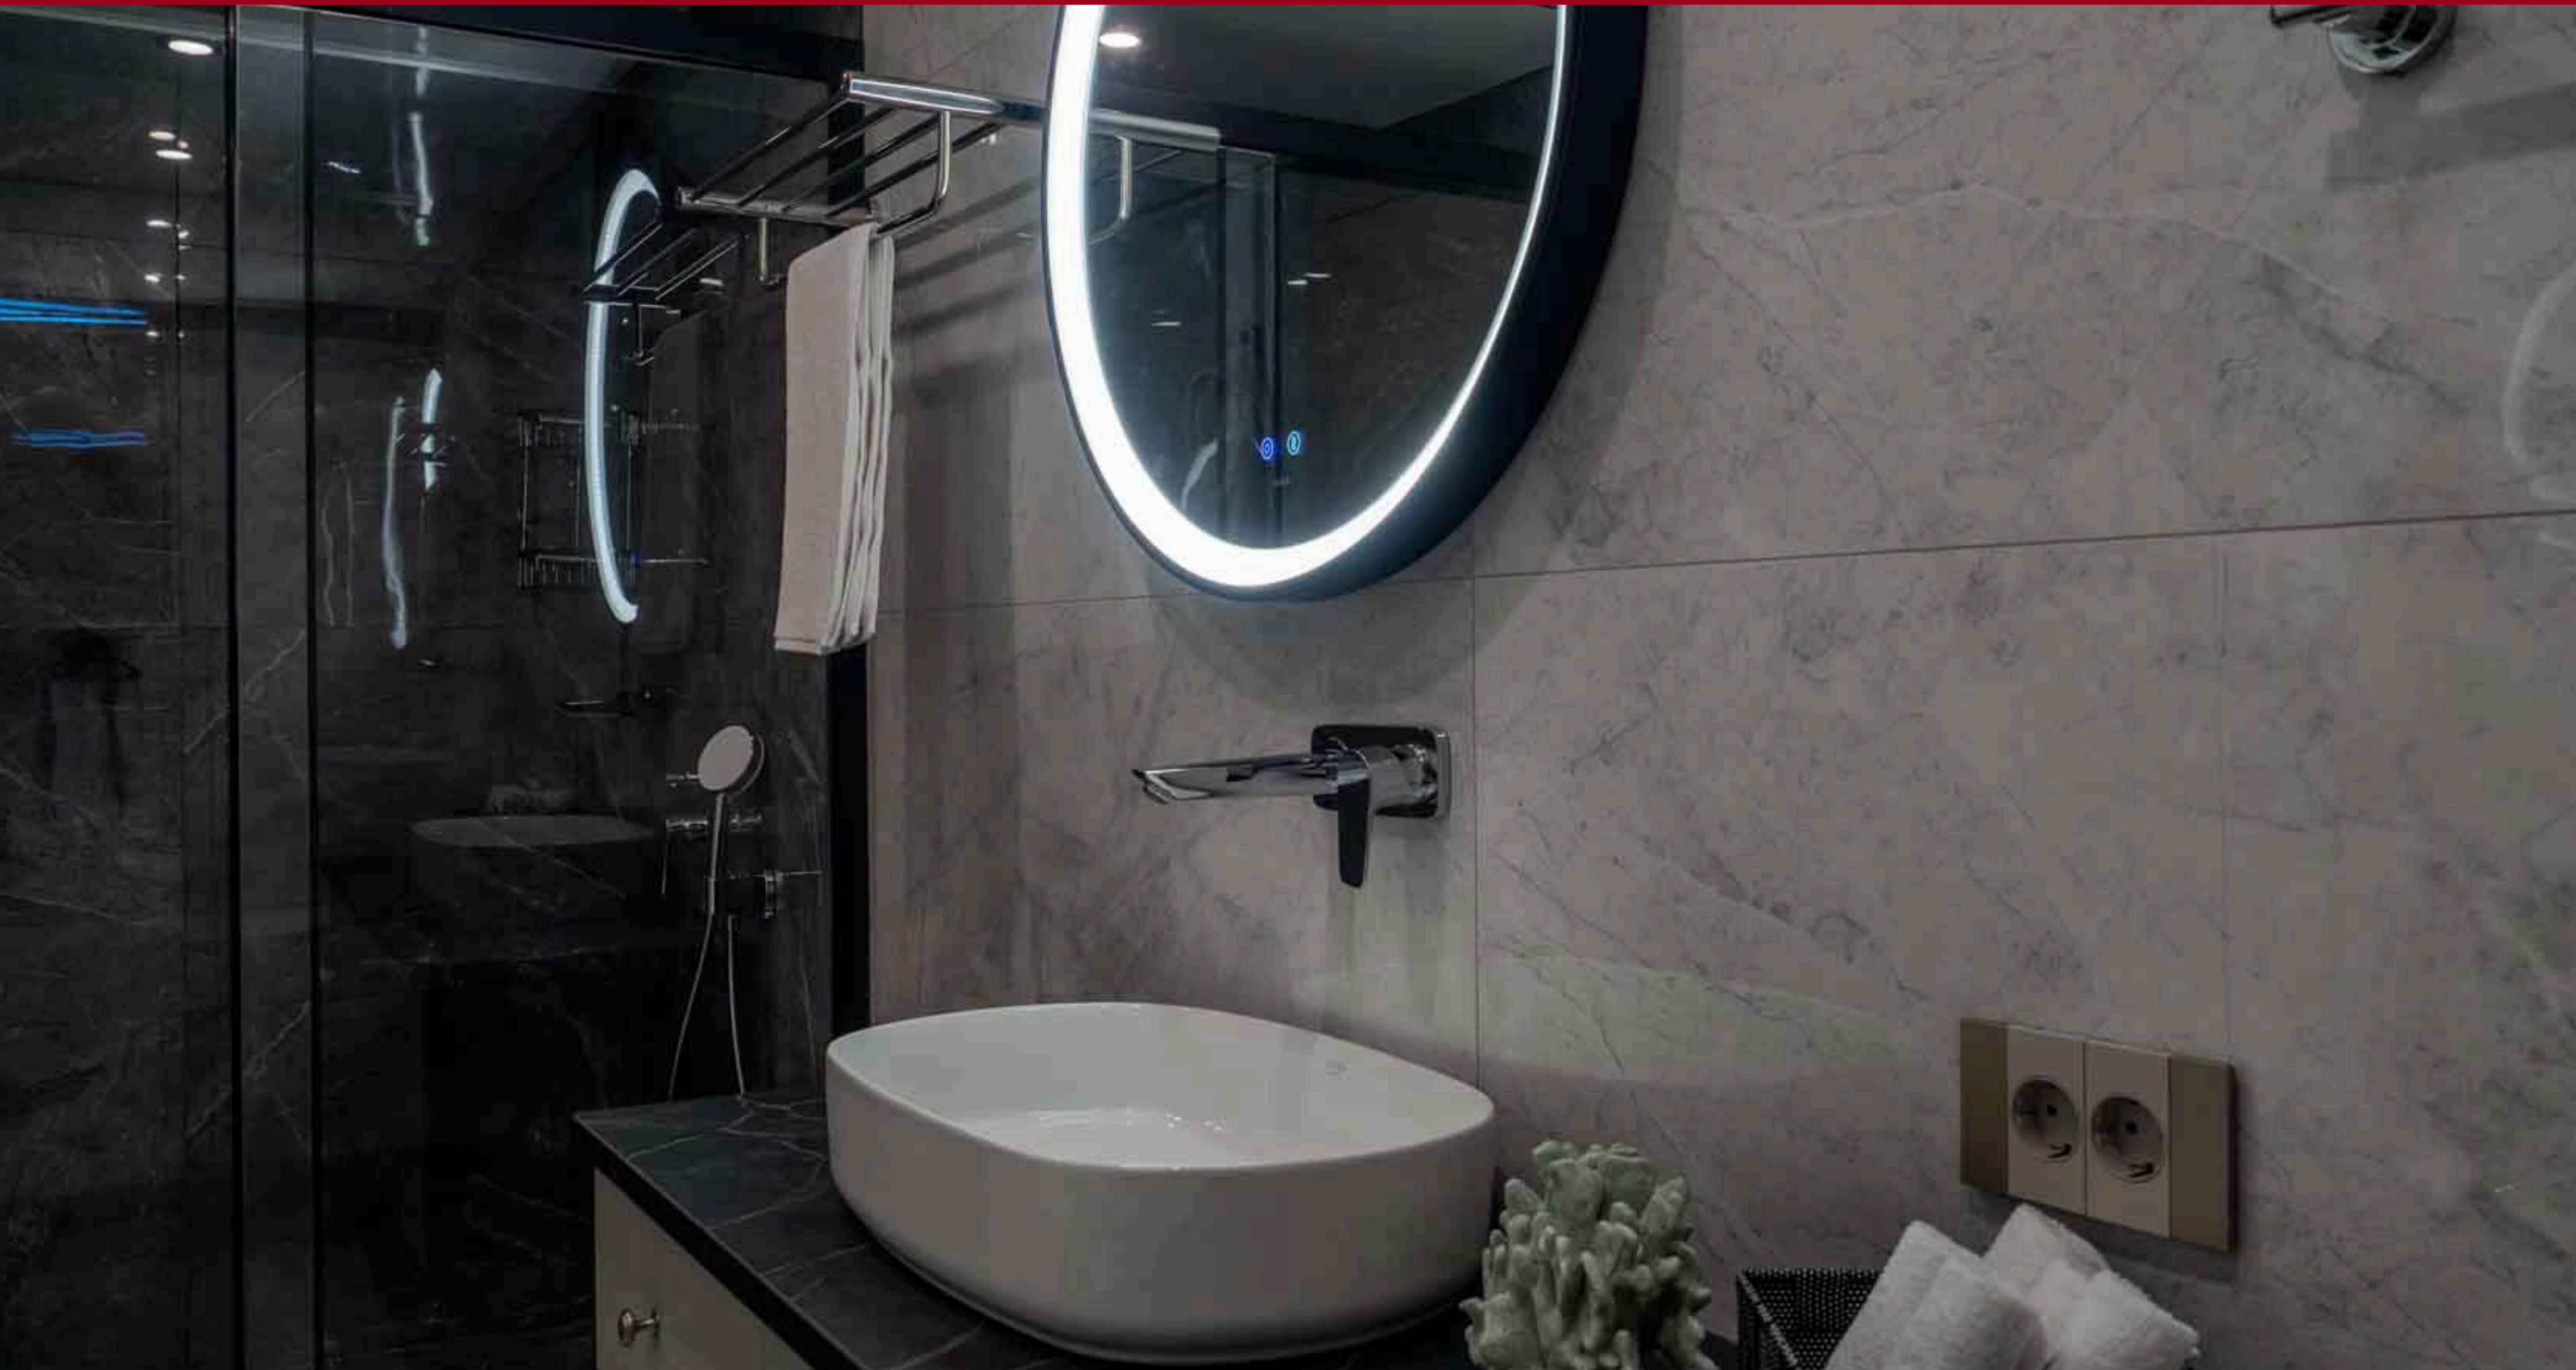

SEAMPATHY
47 mt / 7 cabins / 14 guests

Length: 47 mt

Beam: 10 mt

Draft: 2,13 mt

Main engines: 2 x 750Hp VOLVO

Guest cabins 7: 1 Master, 6 VIP

Bed configuration: 7 King size

Guests: 14