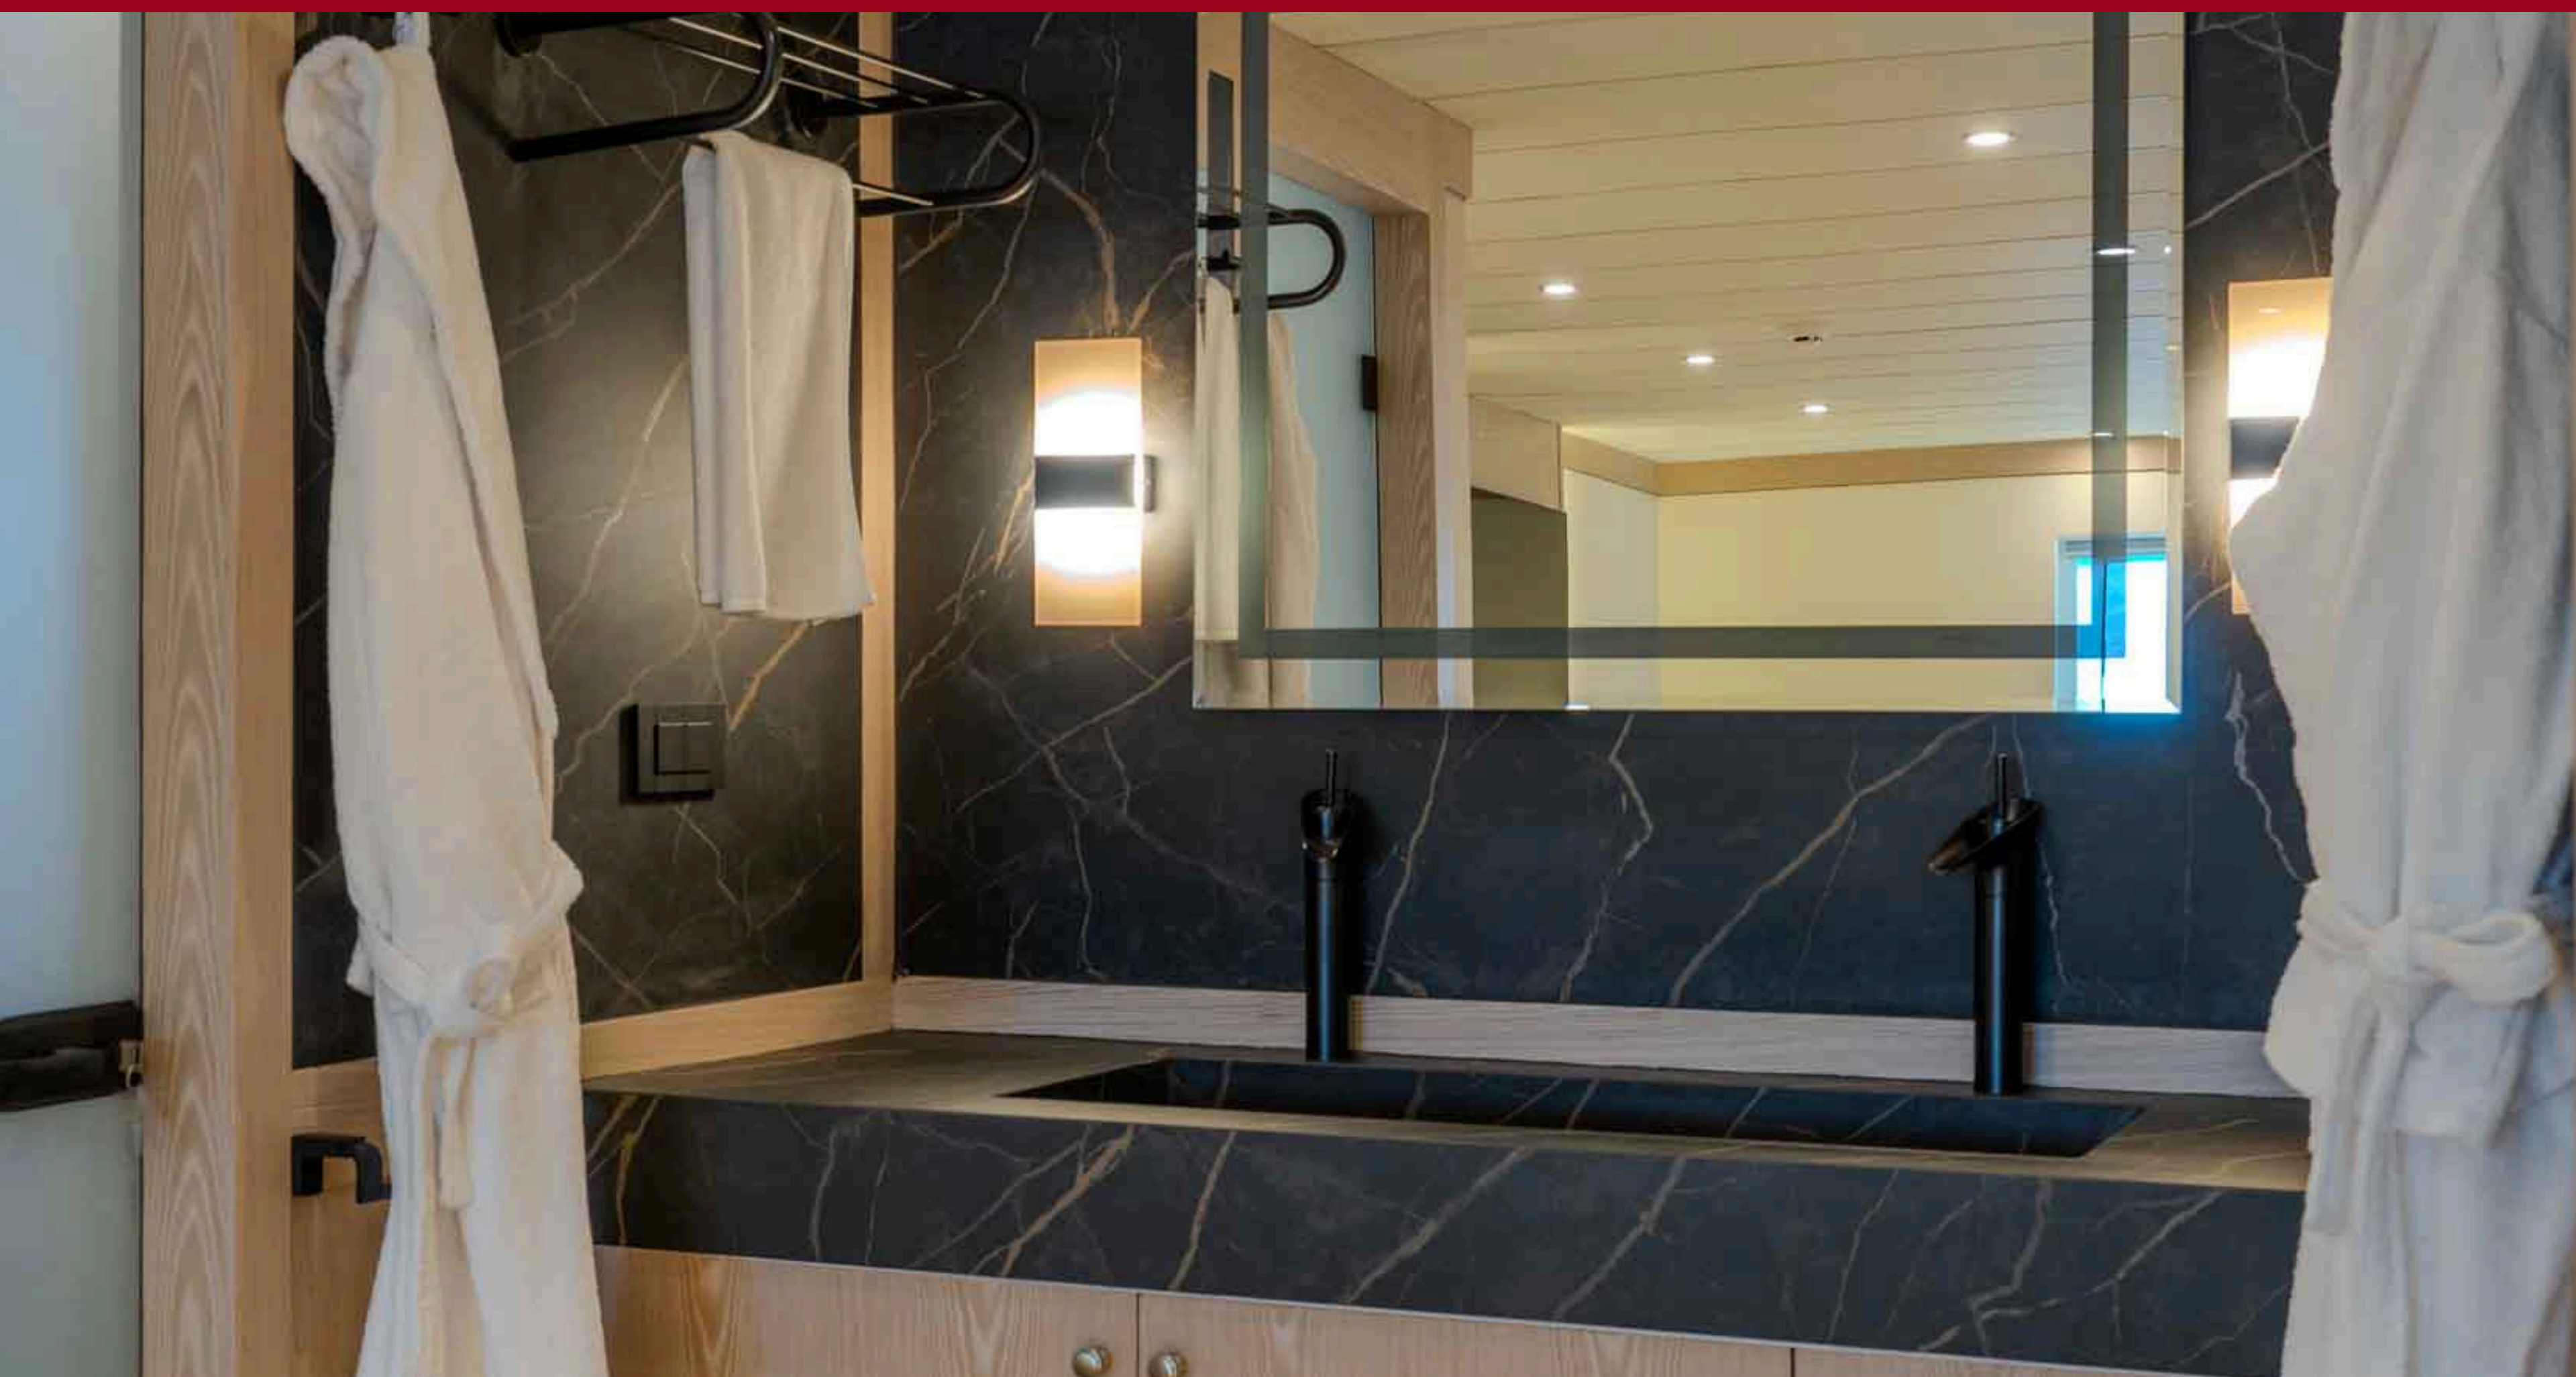

SEAMPATHY
47 mt / 7 cabins / 14 guests

Length: 47 mt

Beam: 10 mt

Draft: 2,13 mt

Main engines: 2 x 750Hp VOLVO

Guest cabins 7: 1 Master, 6 VIP

Bed configuration: 7 King size

Guests: 14