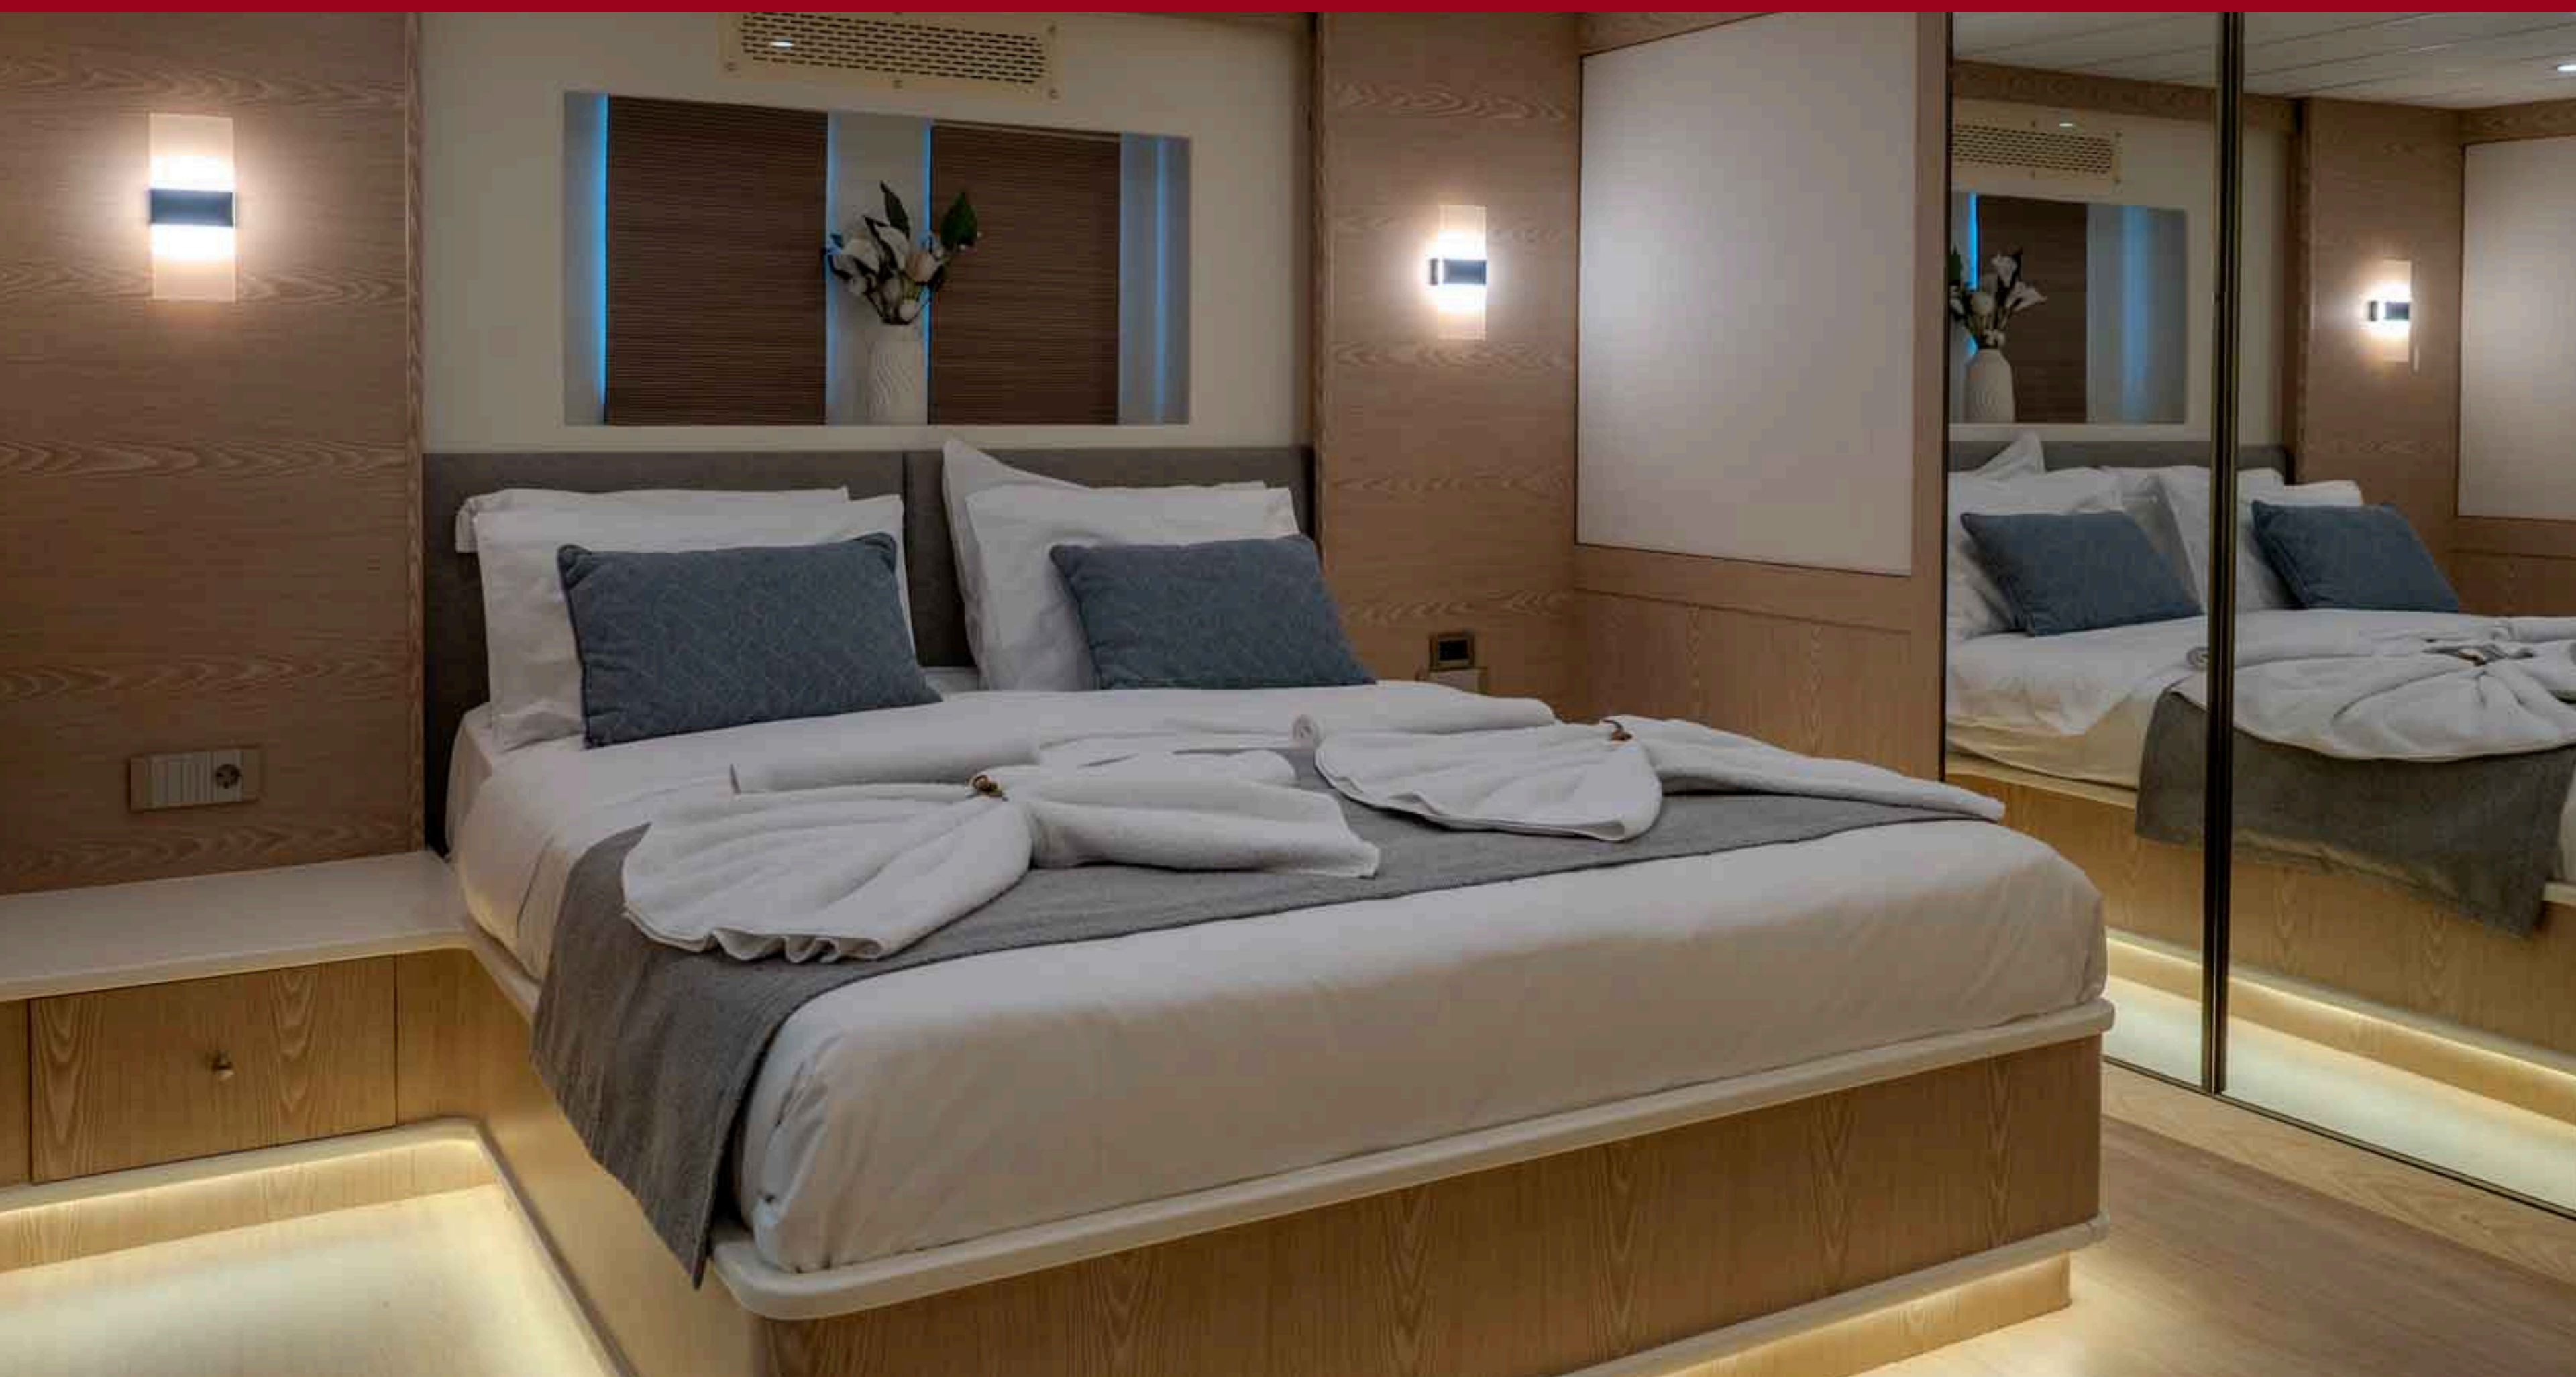

SEAMPATHY
47 mt / 7 cabins / 14 guests

Length: 47 mt

Beam: 10 mt

Draft: 2,13 mt

Main engines: 2 x 750Hp VOLVO

Guest cabins 7: 1 Master, 6 VIP

Bed configuration: 7 King size

Guests: 14