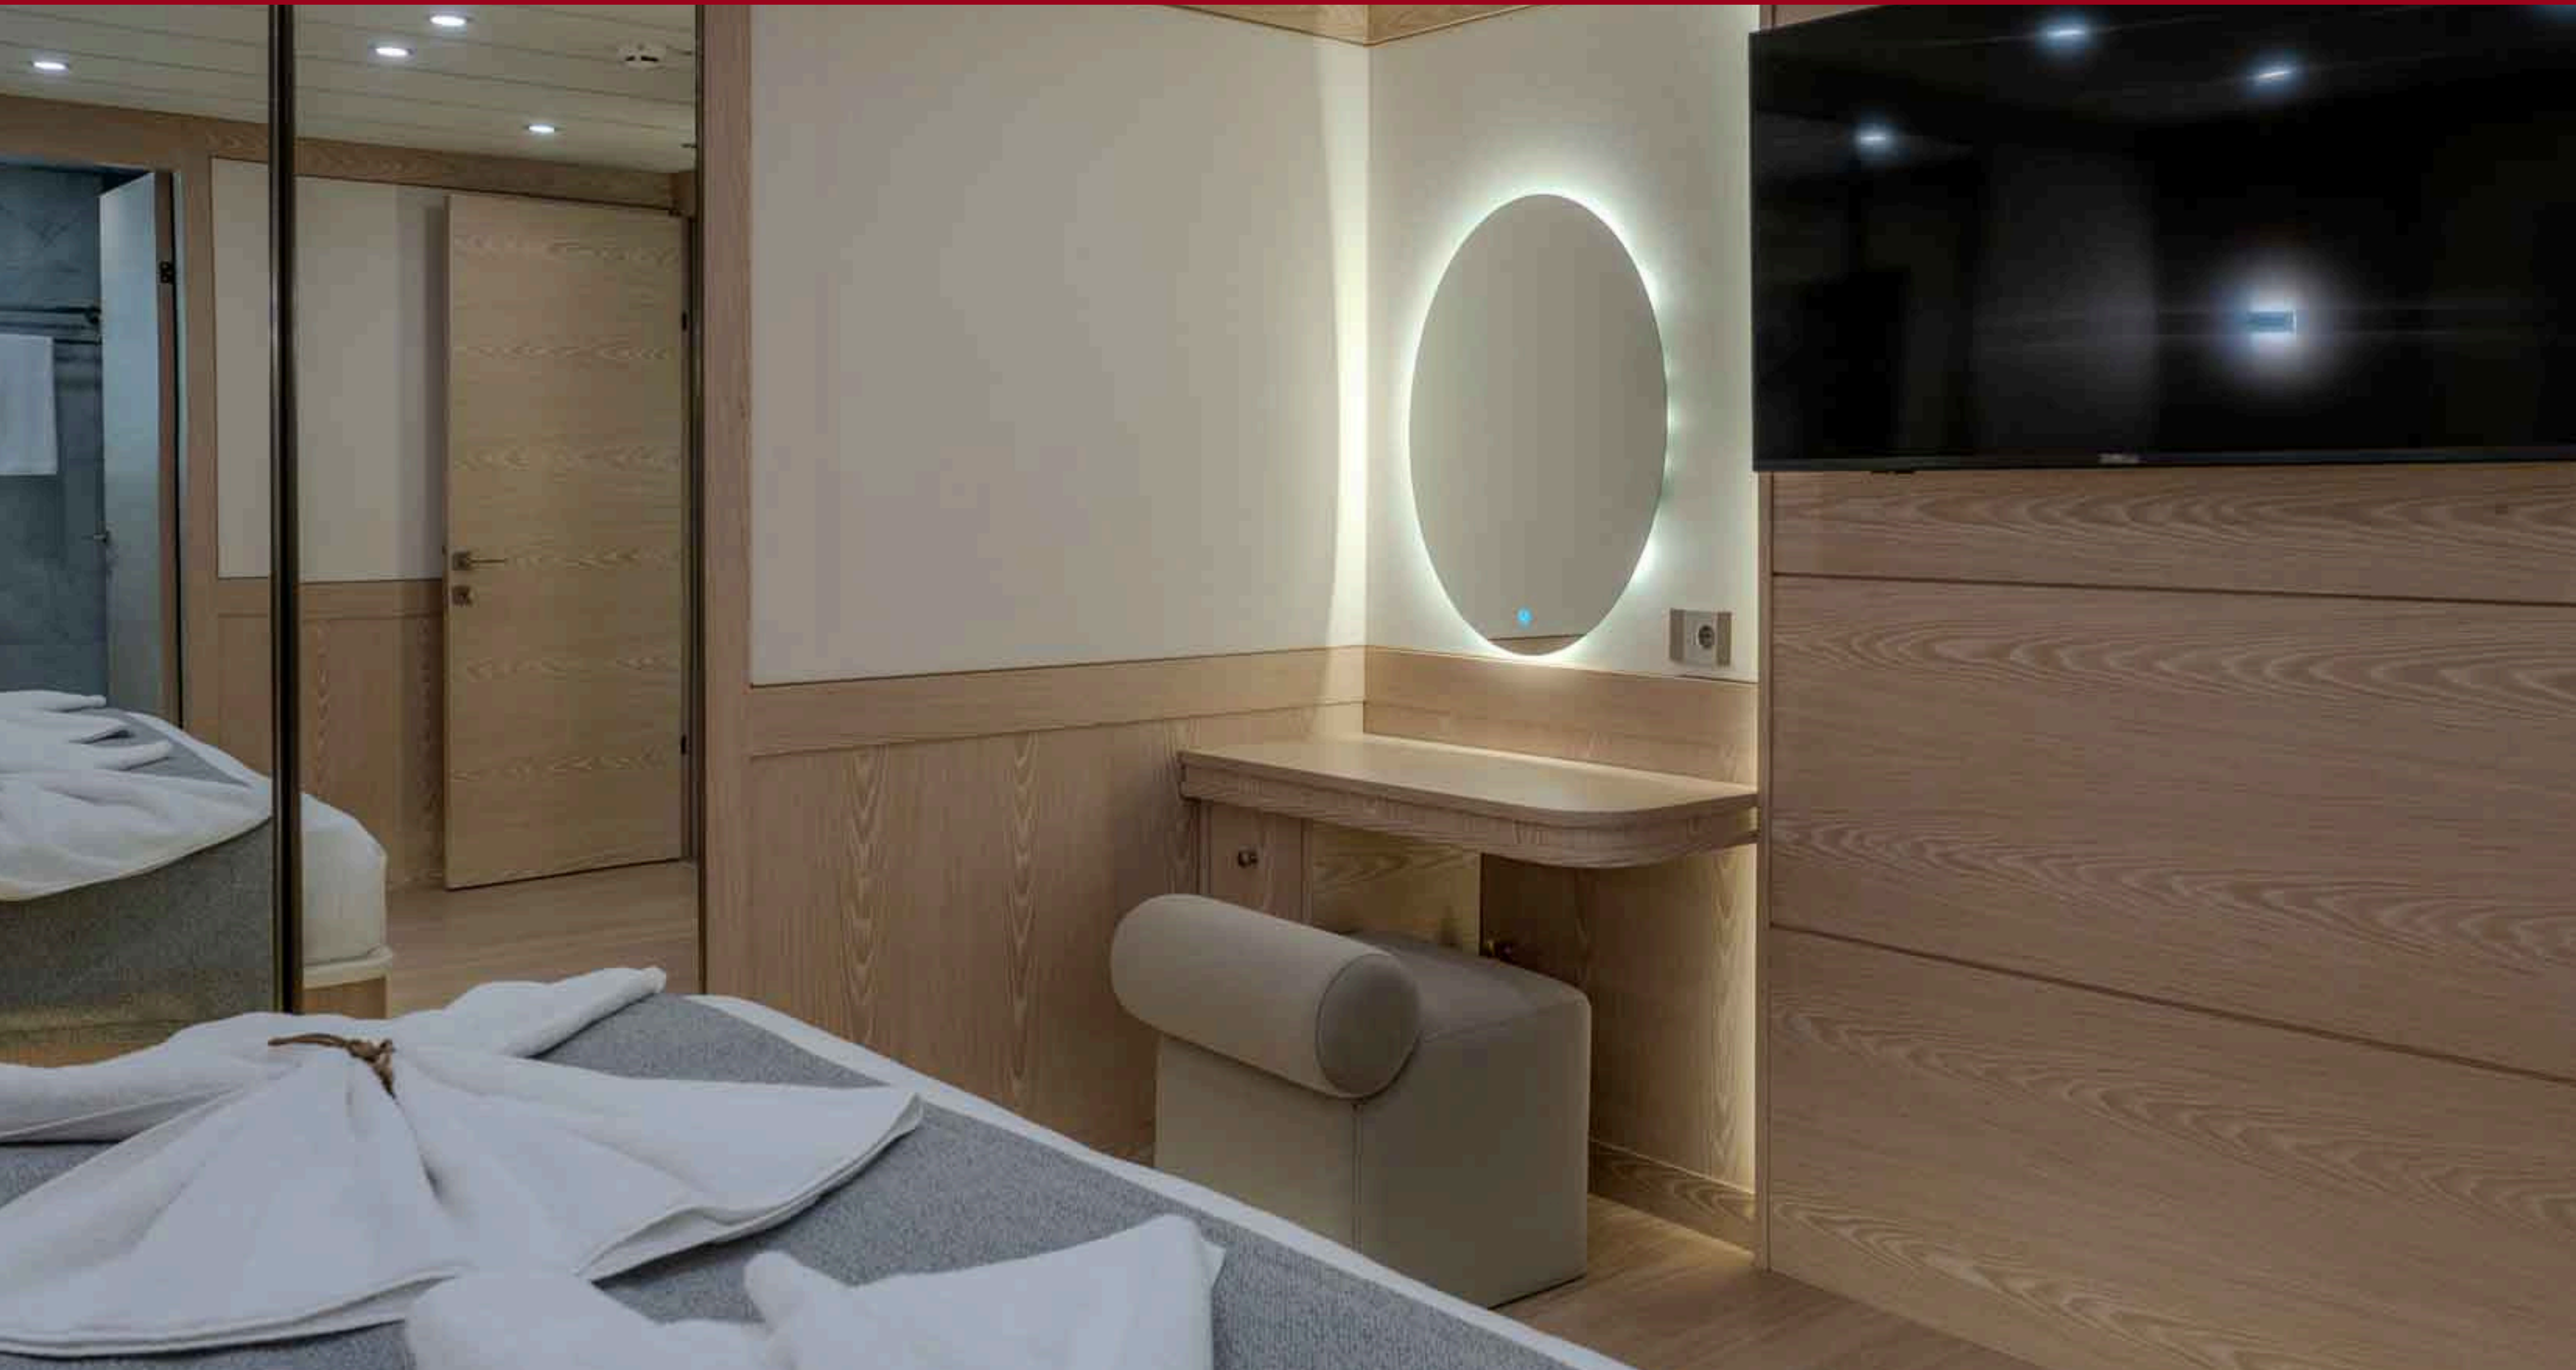

SEAMPATHY
47 mt / 7 cabins / 14 guests

Length: 47 mt

Beam: 10 mt

Draft: 2,13 mt

Main engines: 2 x 750Hp VOLVO

Guest cabins 7: 1 Master, 6 VIP

Bed configuration: 7 King size

Guests: 14