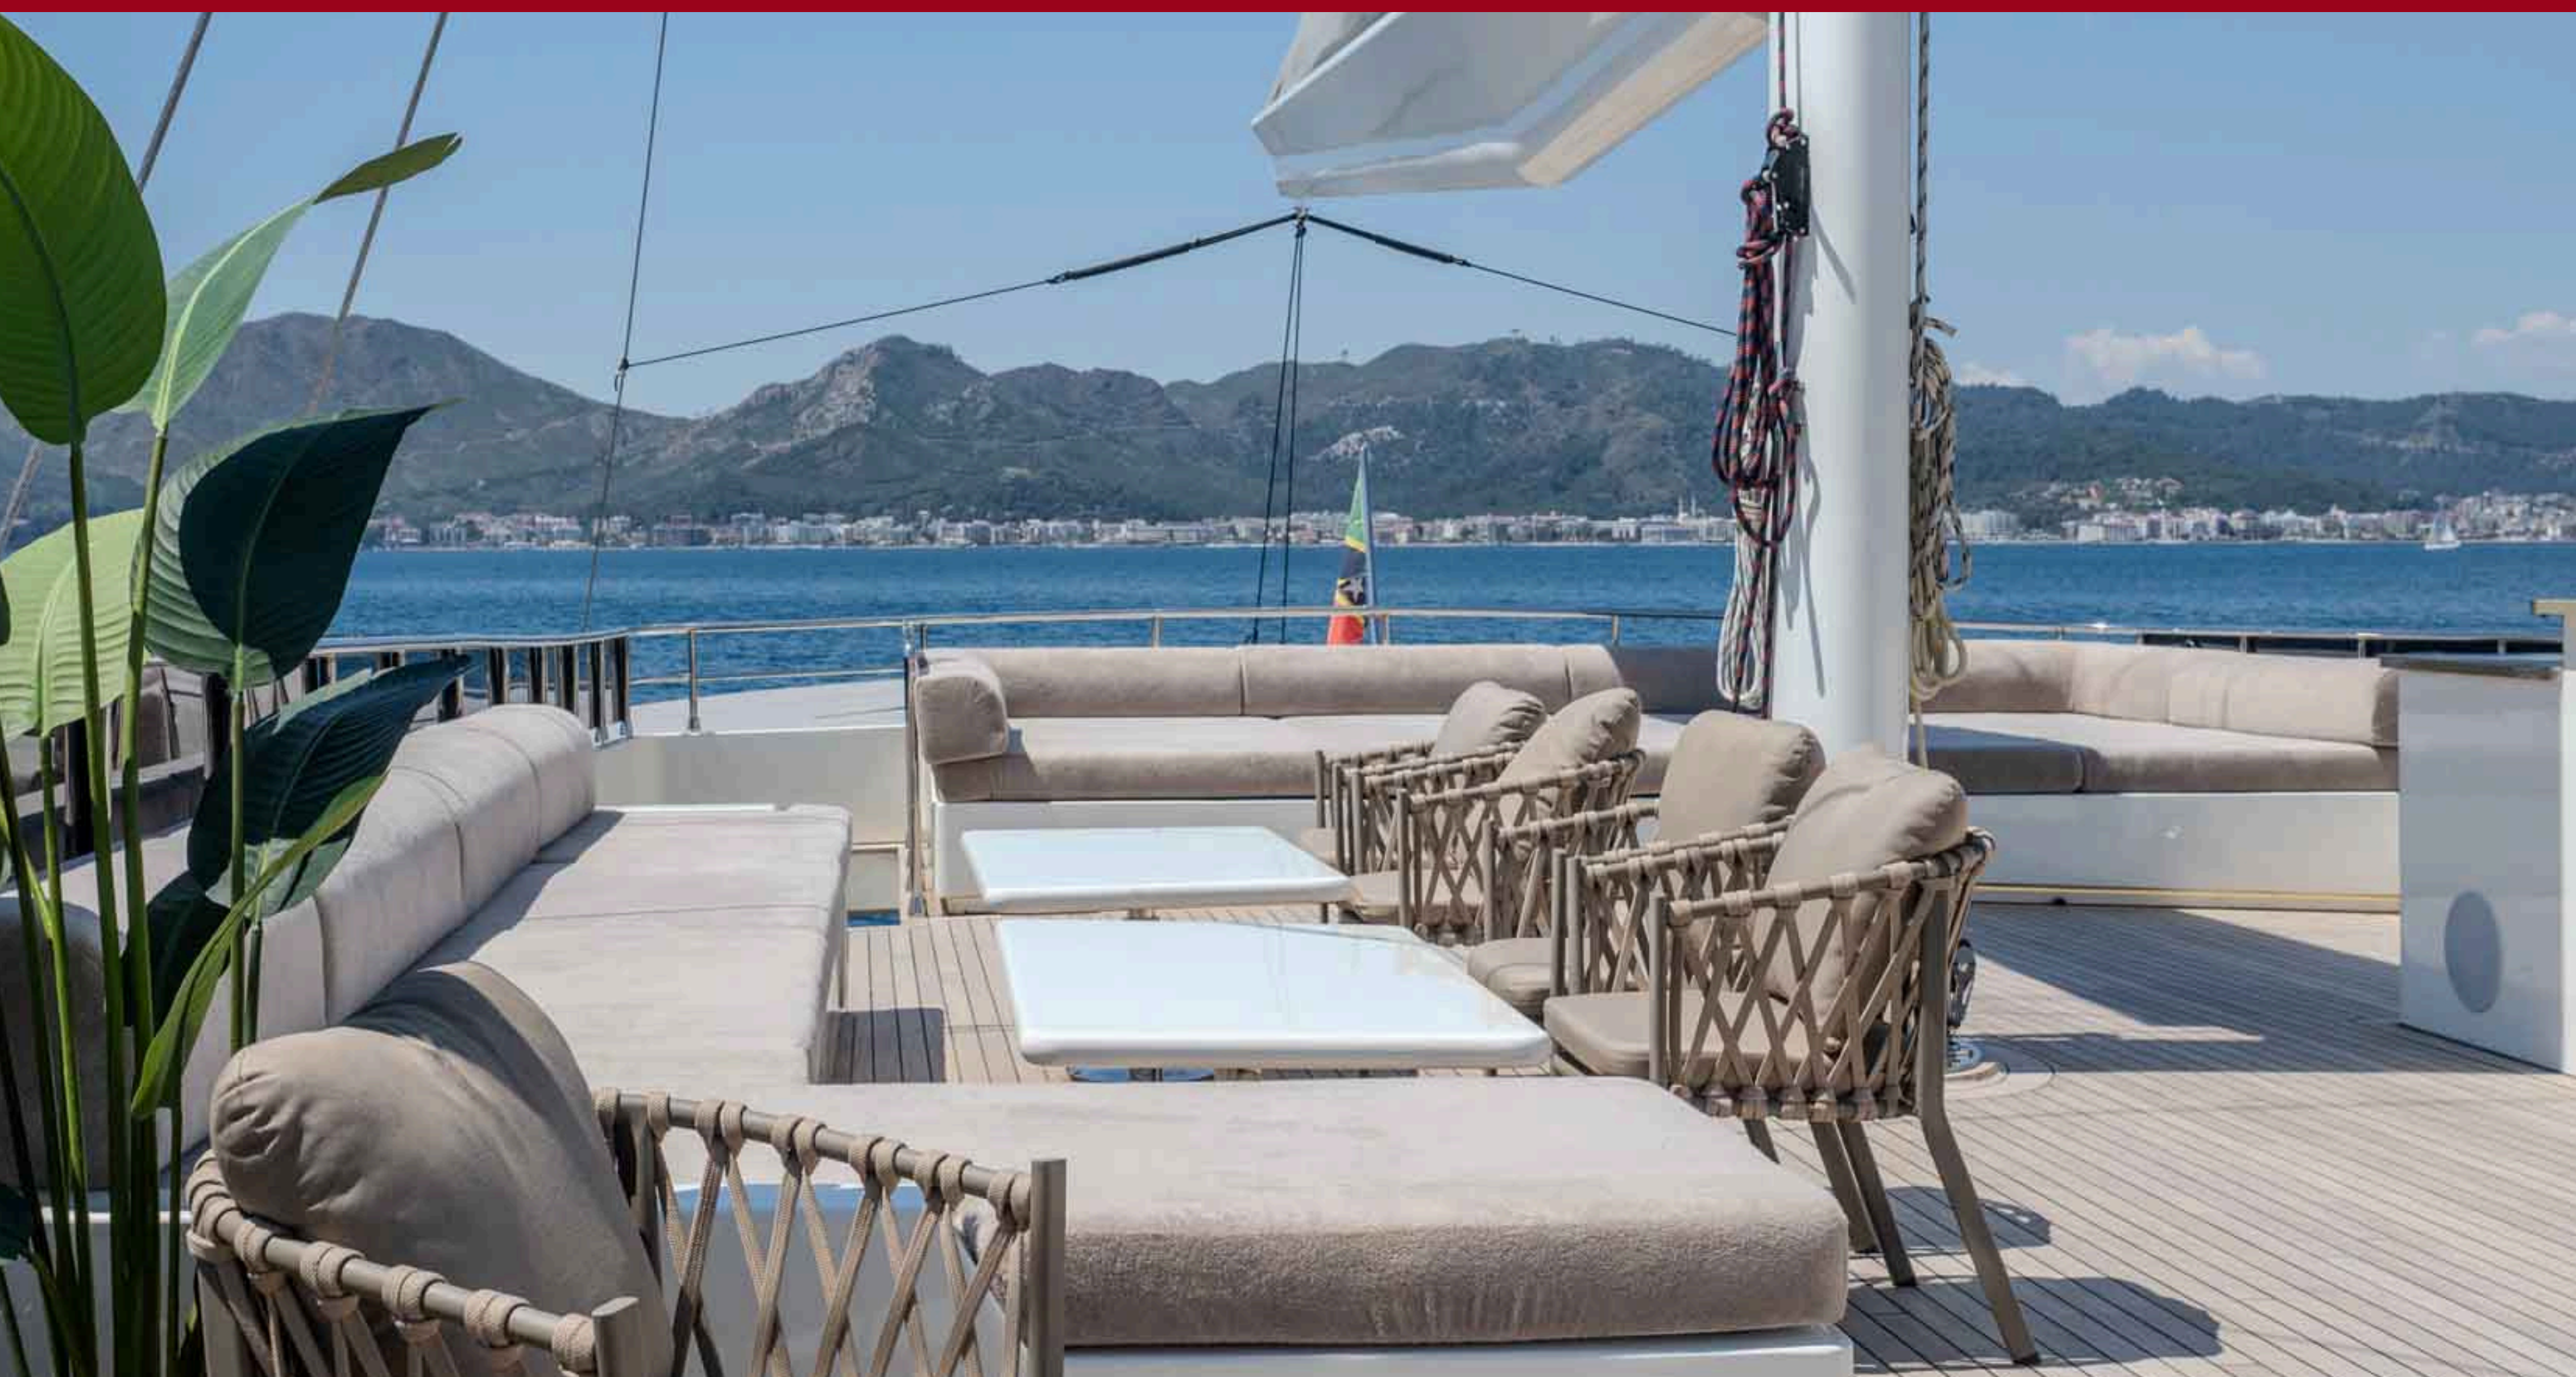

SEAMPATHY
47 mt / 7 cabins / 14 guests

Length: 47 mt

Beam: 10 mt

Draft: 2,13 mt

Main engines: 2 x 750Hp VOLVO

Guest cabins 7: 1 Master, 6 VIP

Bed configuration: 7 King size

Guests: 14