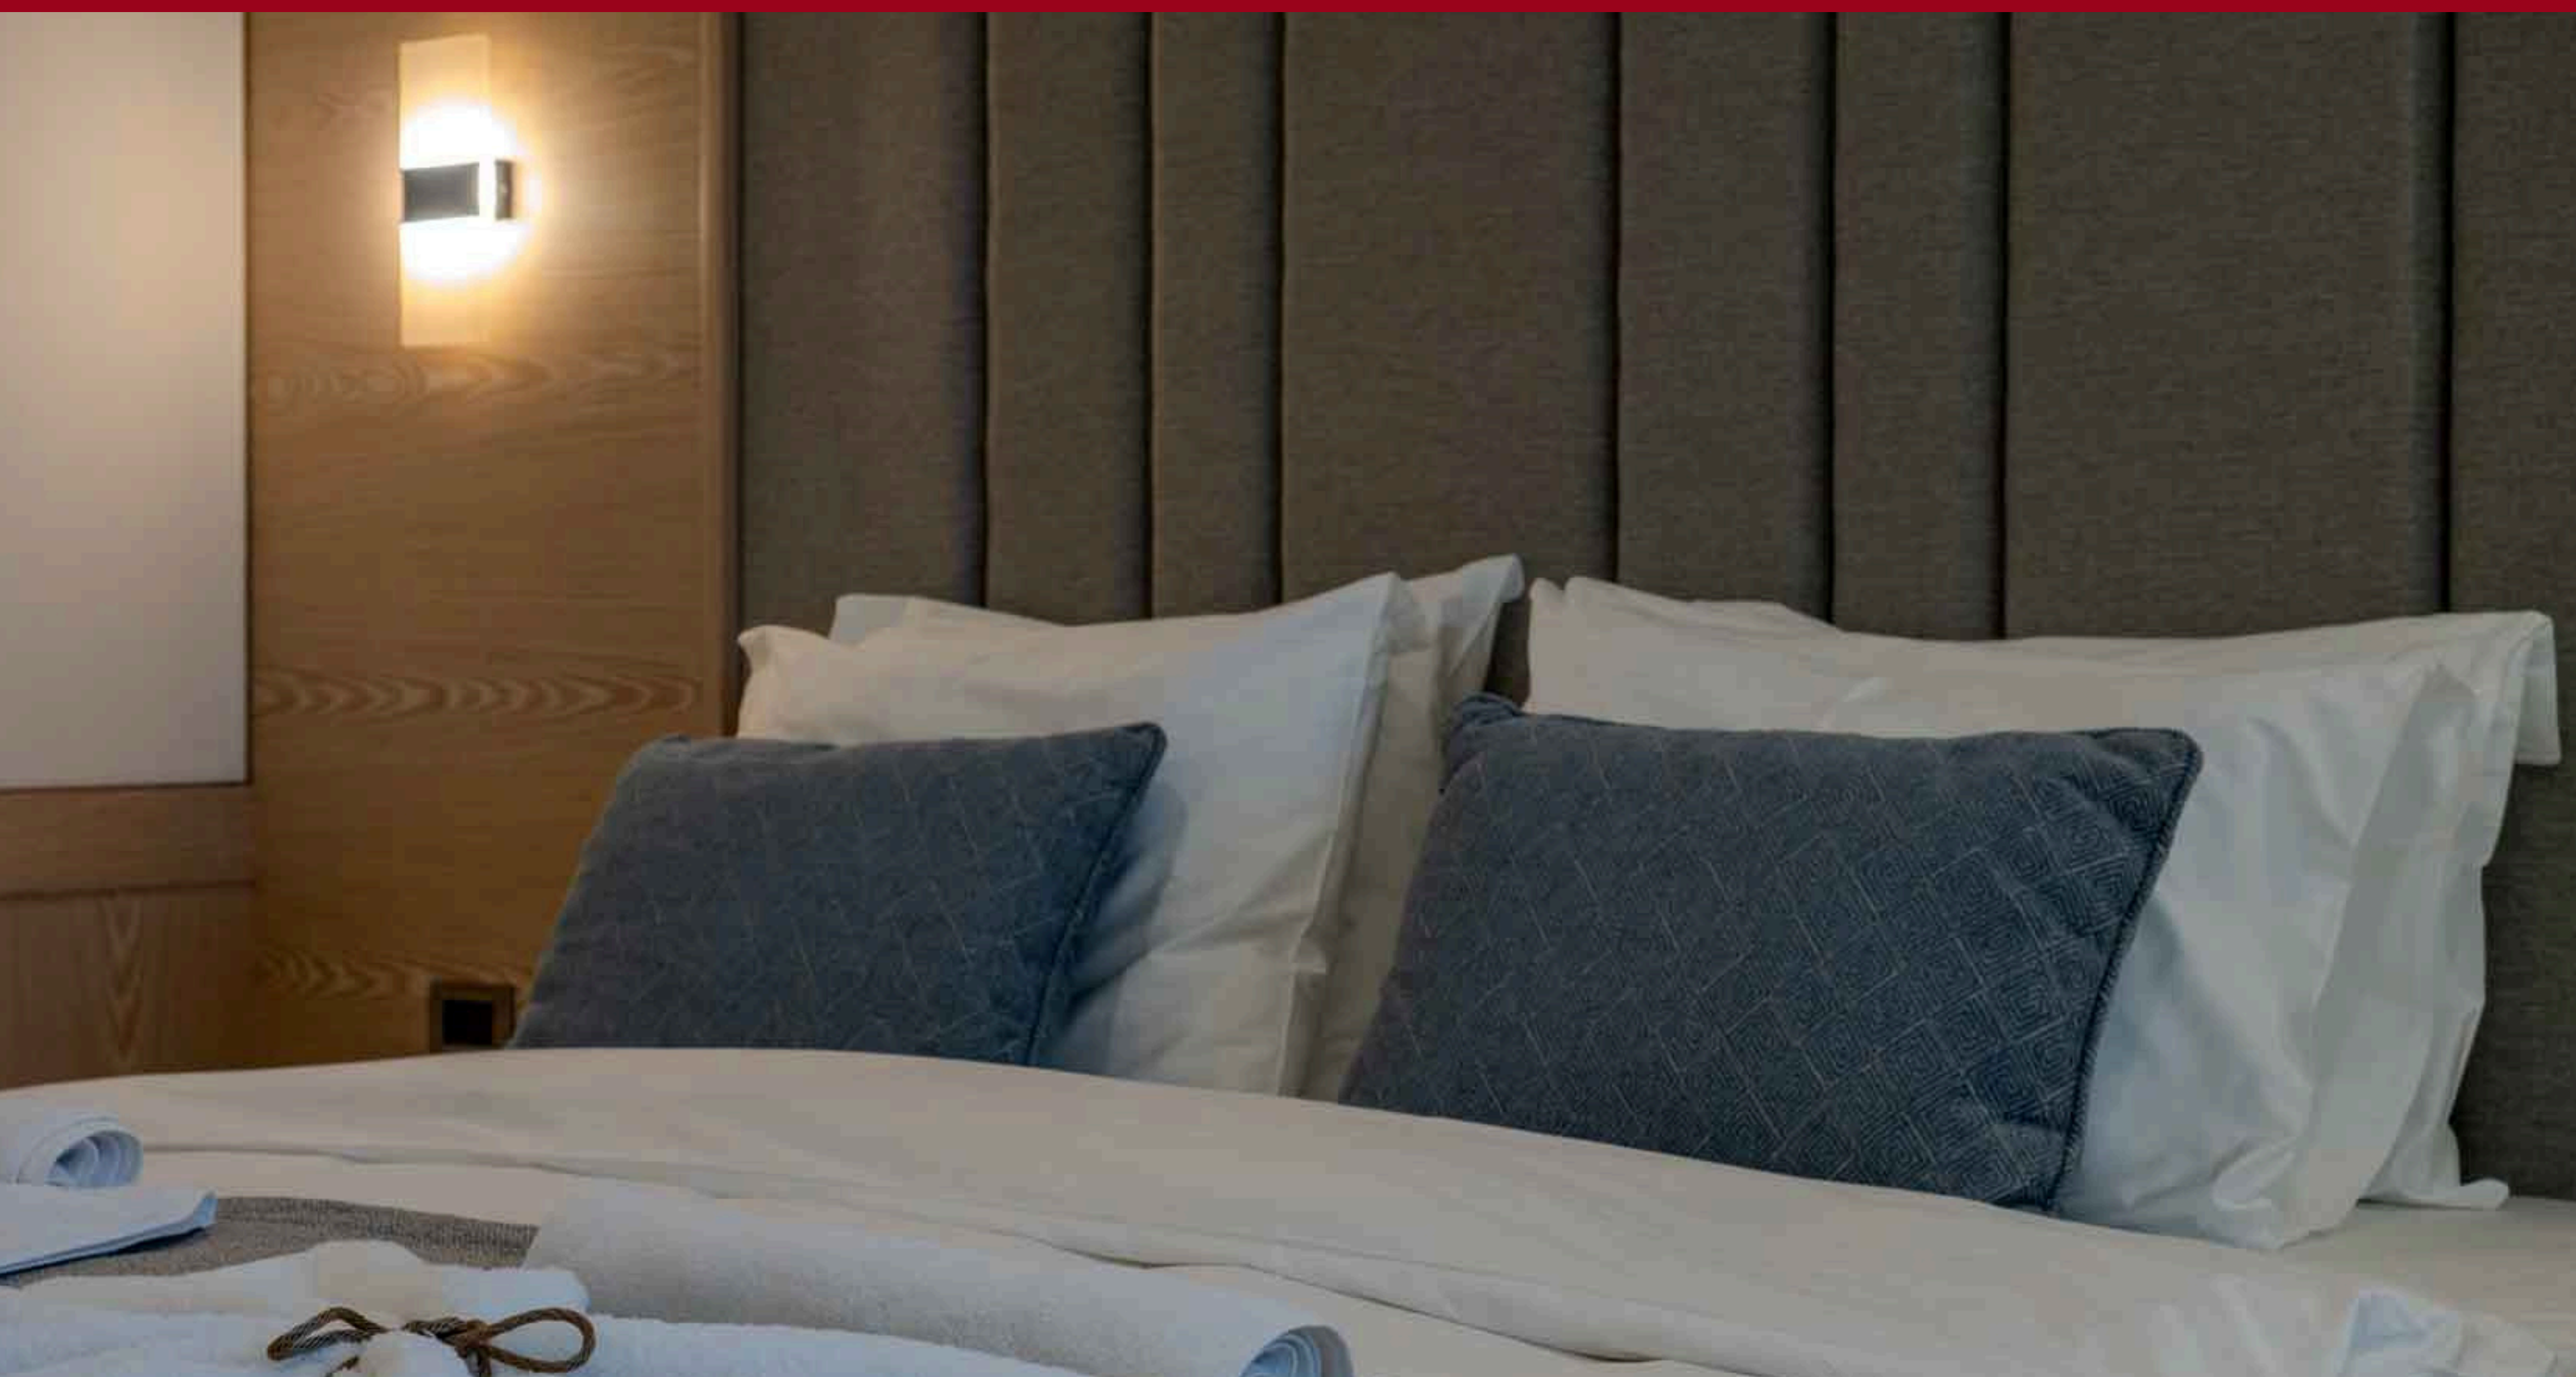

SEAMPATHY
47 mt / 7 cabins / 14 guests

Length: 47 mt

Beam: 10 mt

Draft: 2,13 mt

Main engines: 2 x 750Hp VOLVO

Guest cabins 7: 1 Master, 6 VIP

Bed configuration: 7 King size

Guests: 14