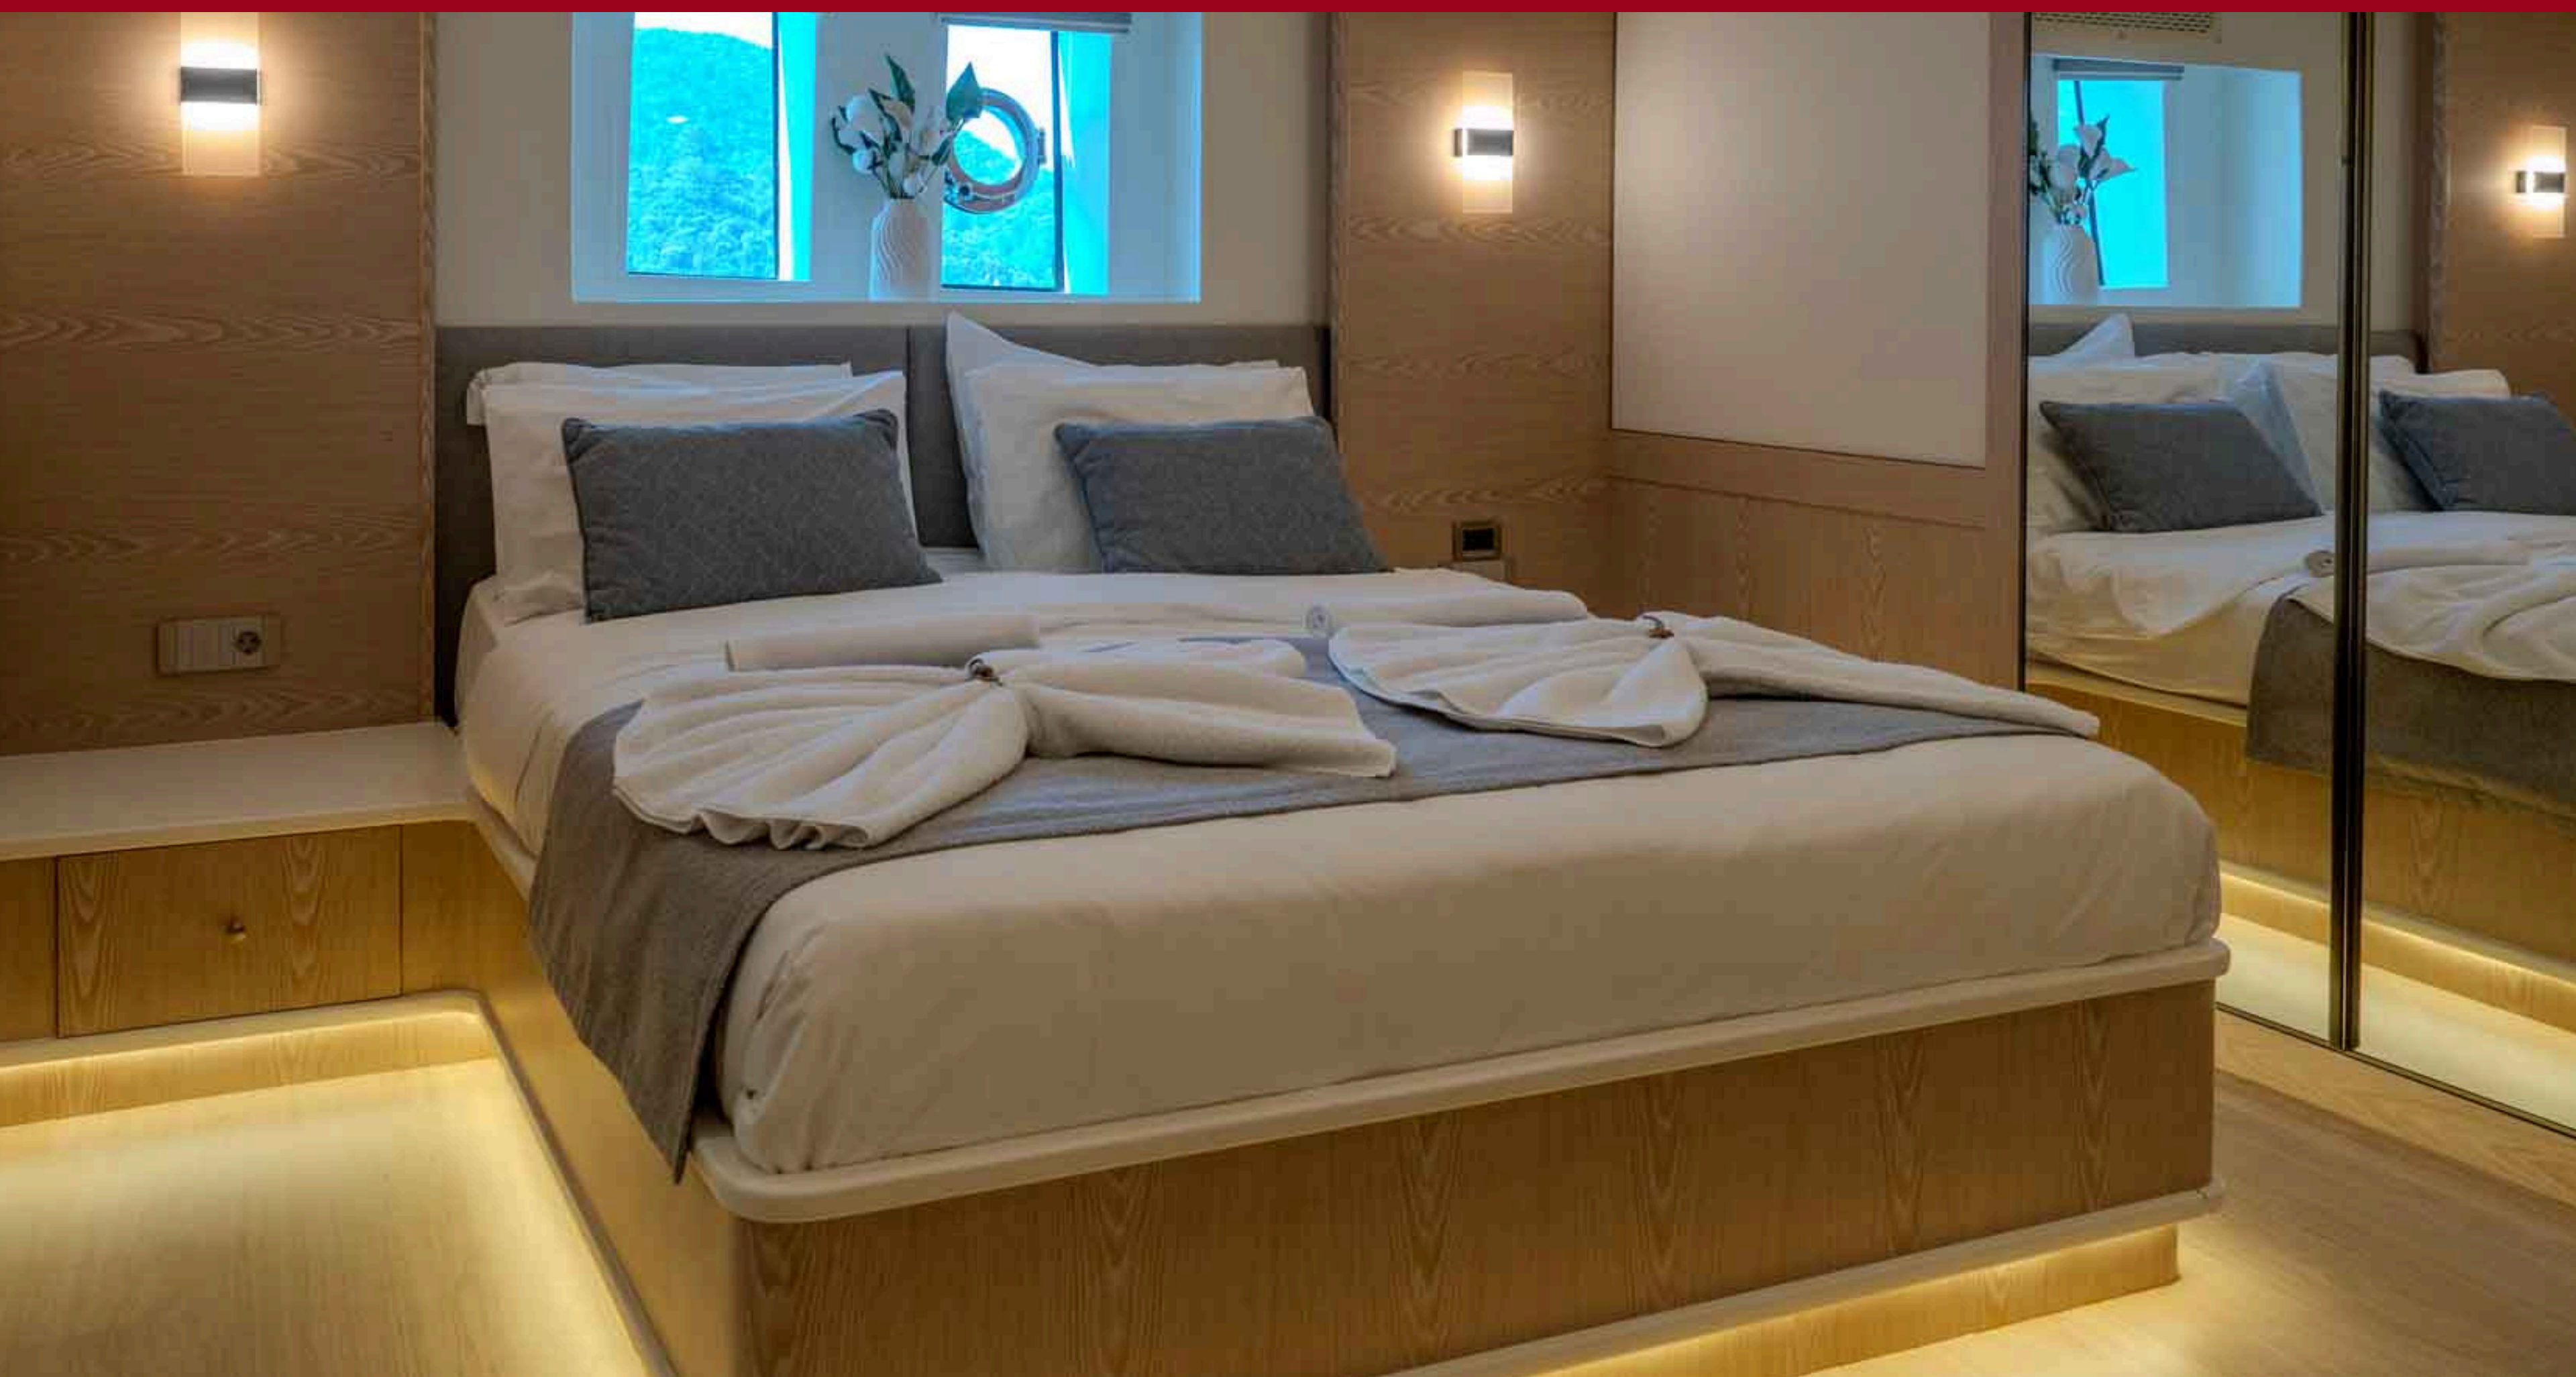

SEAMPATHY
47 mt / 7 cabins / 14 guests

Length: 47 mt

Beam: 10 mt

Draft: 2,13 mt

Main engines: 2 x 750Hp VOLVO

Guest cabins 7: 1 Master, 6 VIP

Bed configuration: 7 King size

Guests: 14