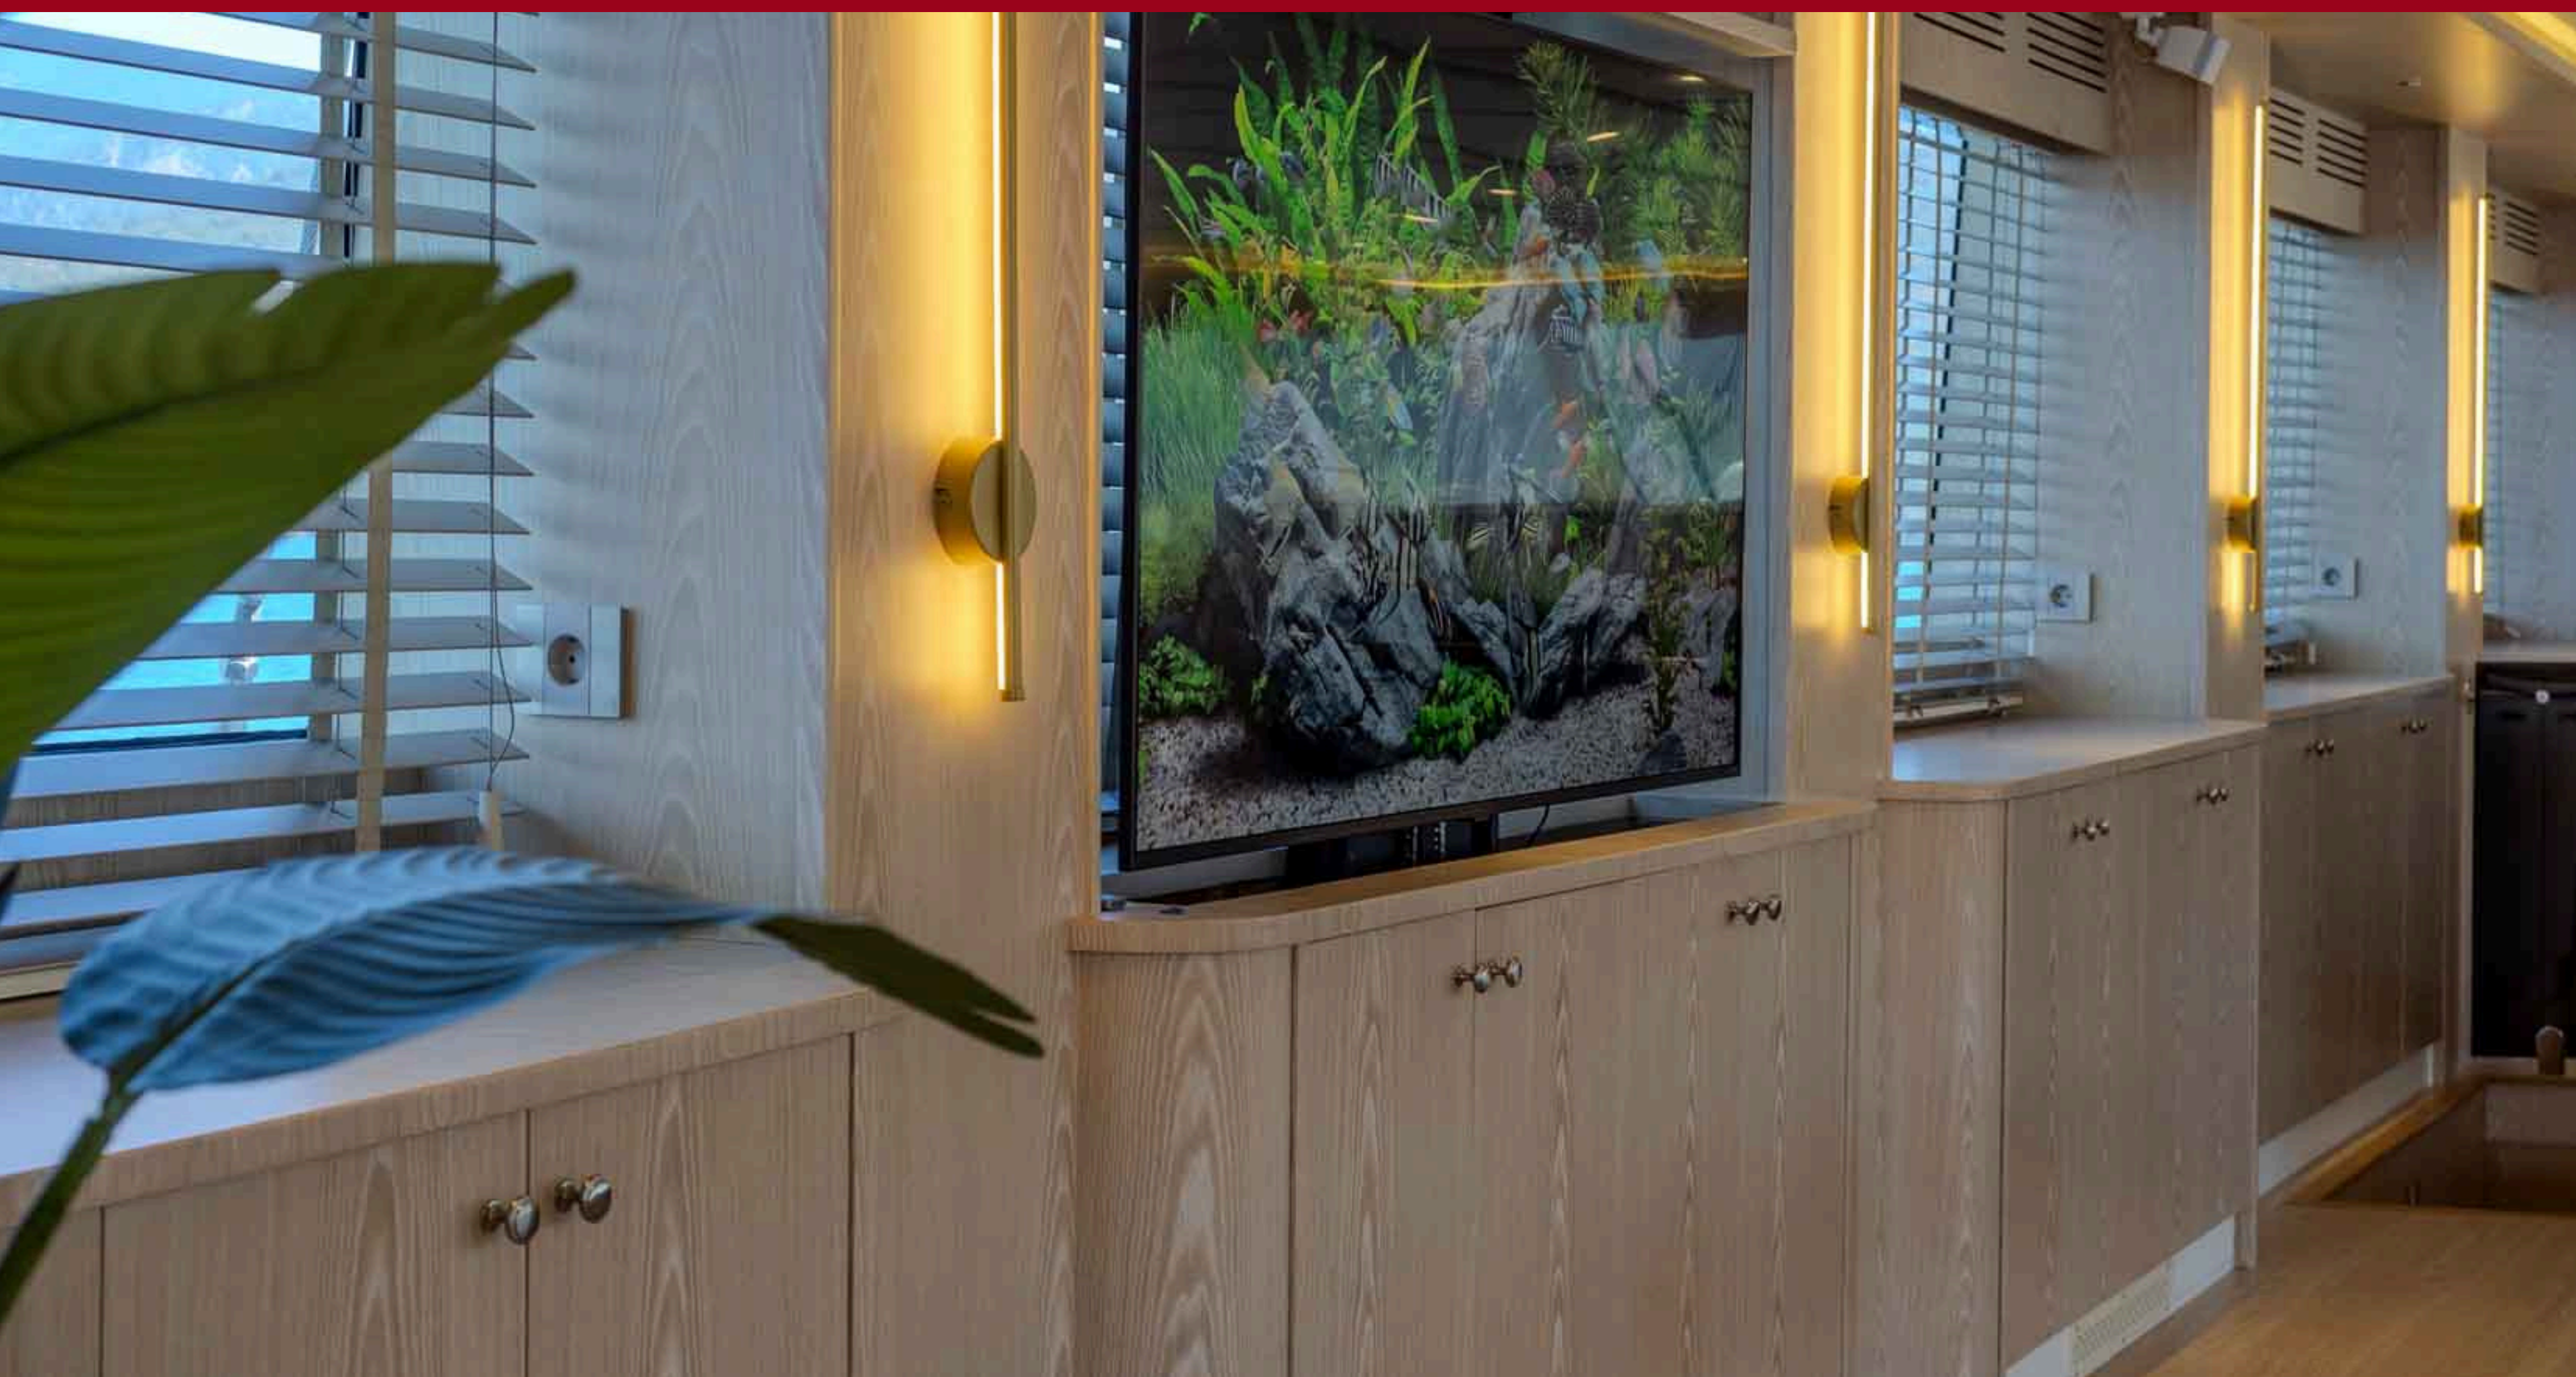

SEAMPATHY
47 mt / 7 cabins / 14 guests

Length: 47 mt

Beam: 10 mt

Draft: 2,13 mt

Main engines: 2 x 750Hp VOLVO

Guest cabins 7: 1 Master, 6 VIP

Bed configuration: 7 King size

Guests: 14