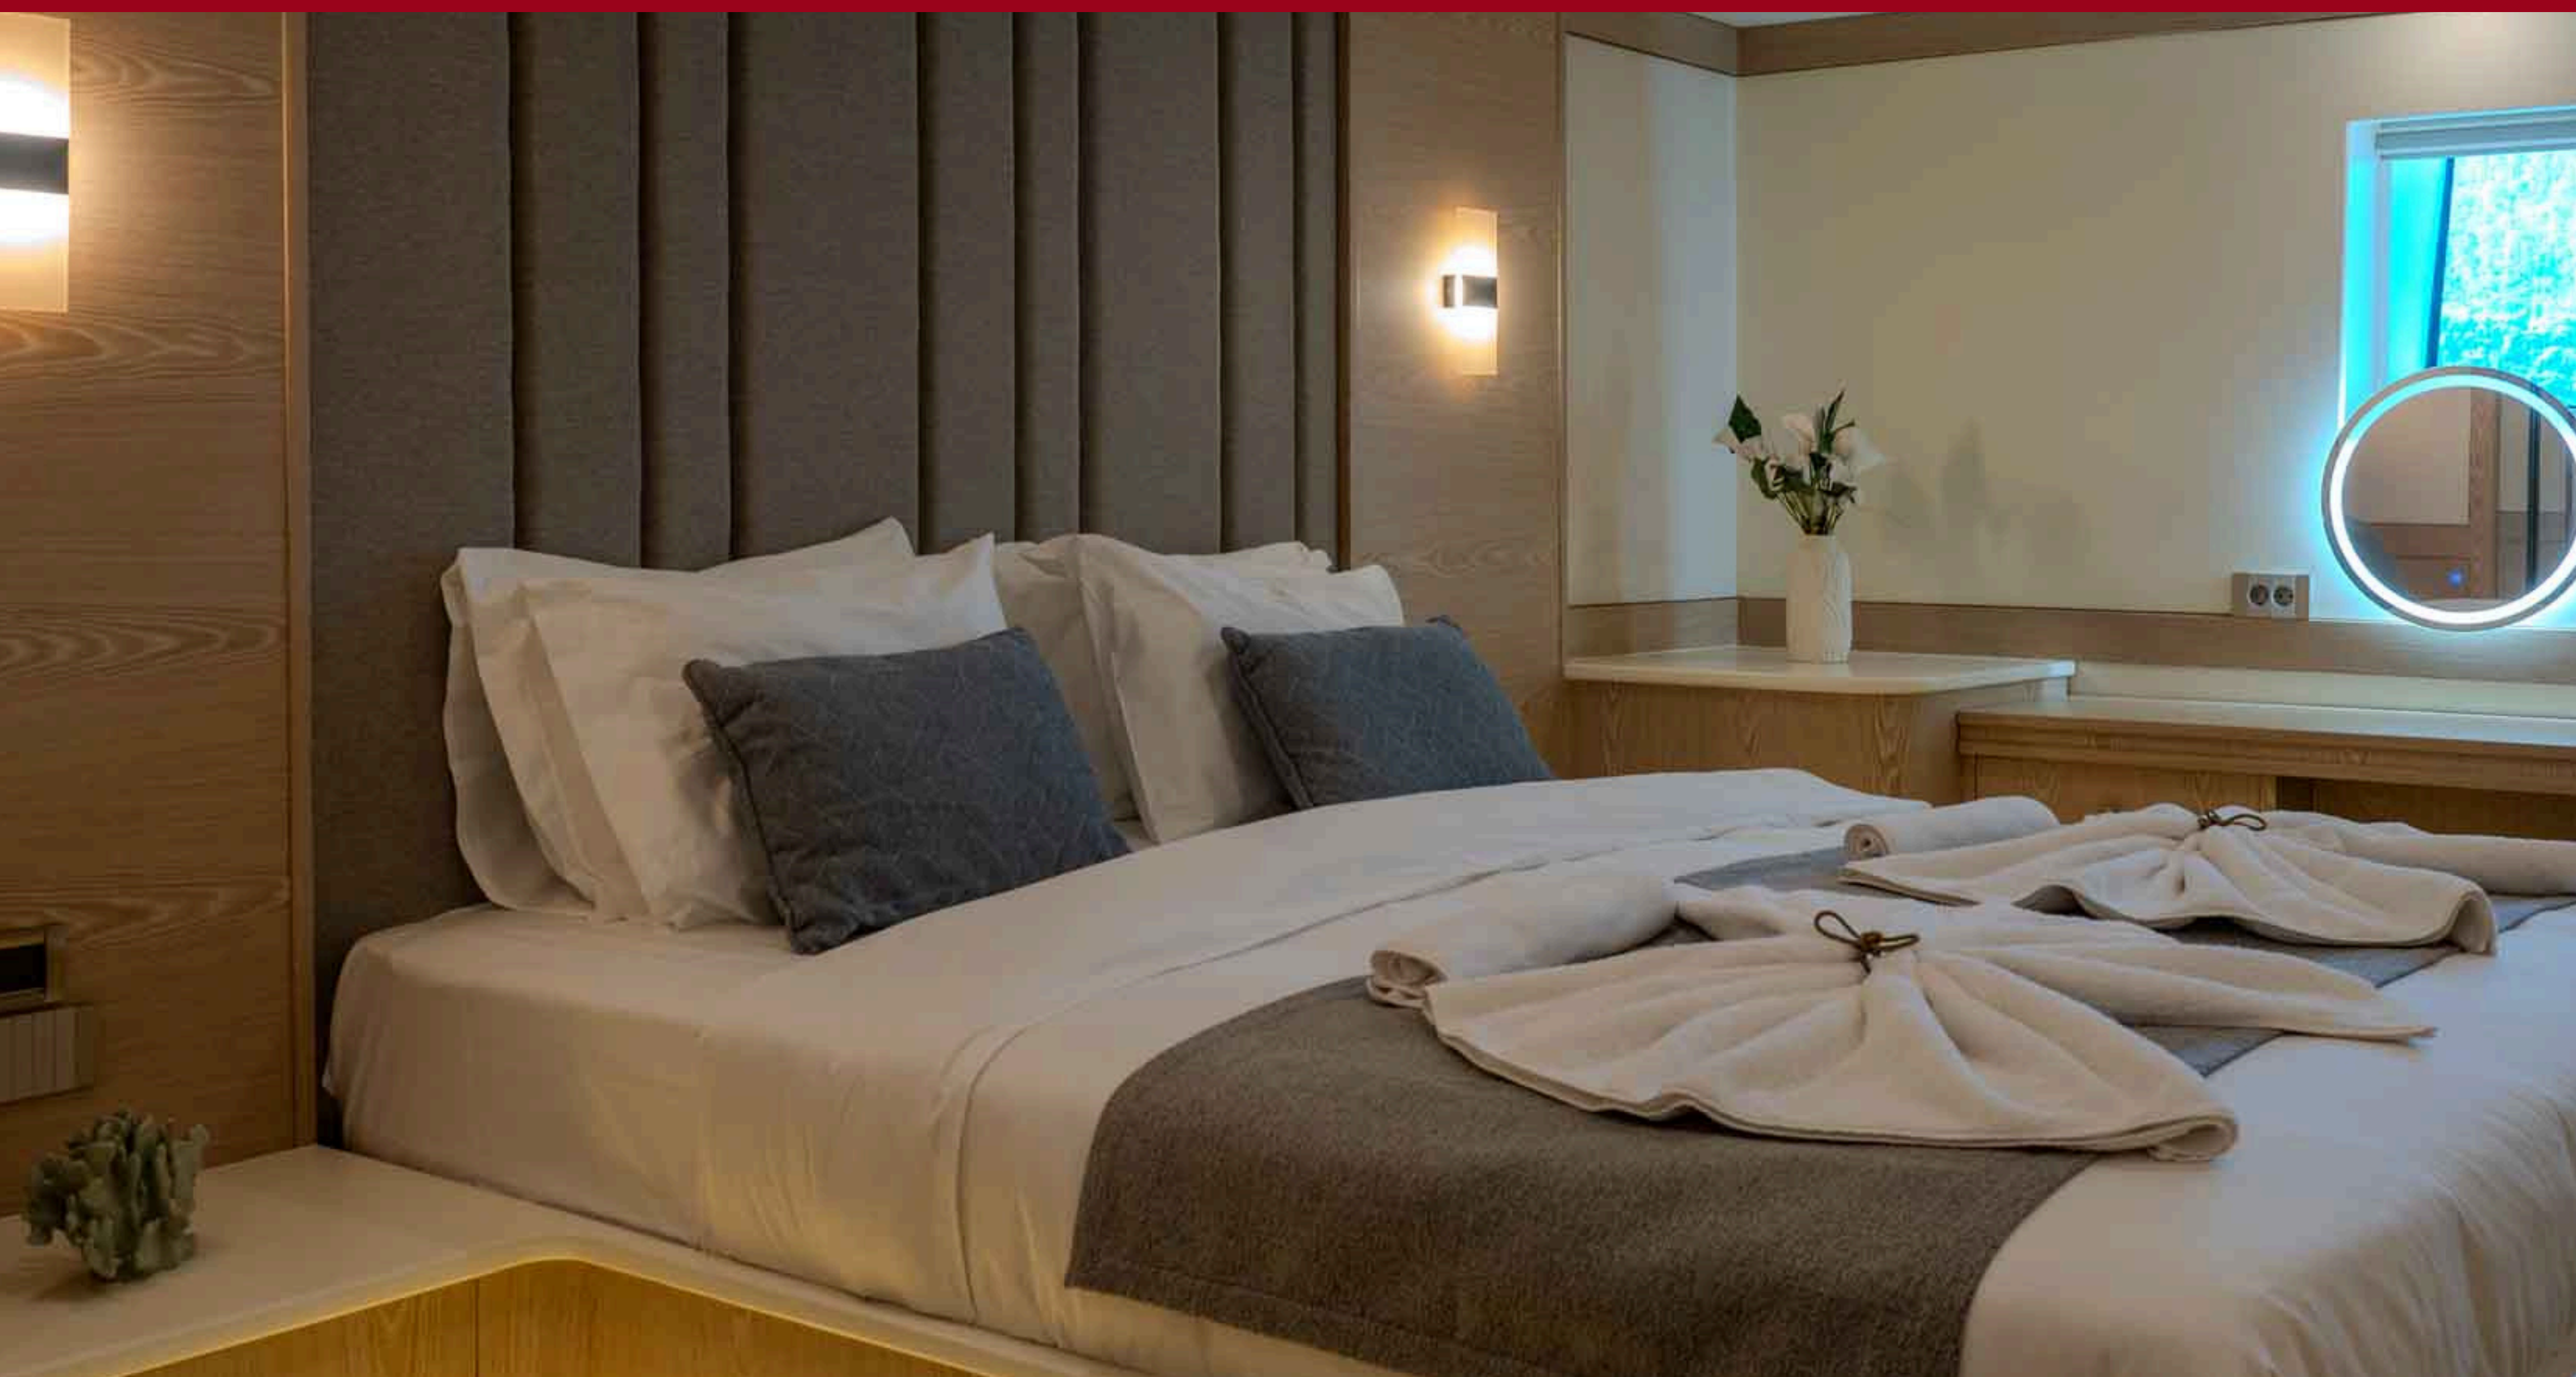

SEAMPATHY
47 mt / 7 cabins / 14 guests

Length: 47 mt

Beam: 10 mt

Draft: 2,13 mt

Main engines: 2 x 750Hp VOLVO

Guest cabins 7: 1 Master, 6 VIP

Bed configuration: 7 King size

Guests: 14