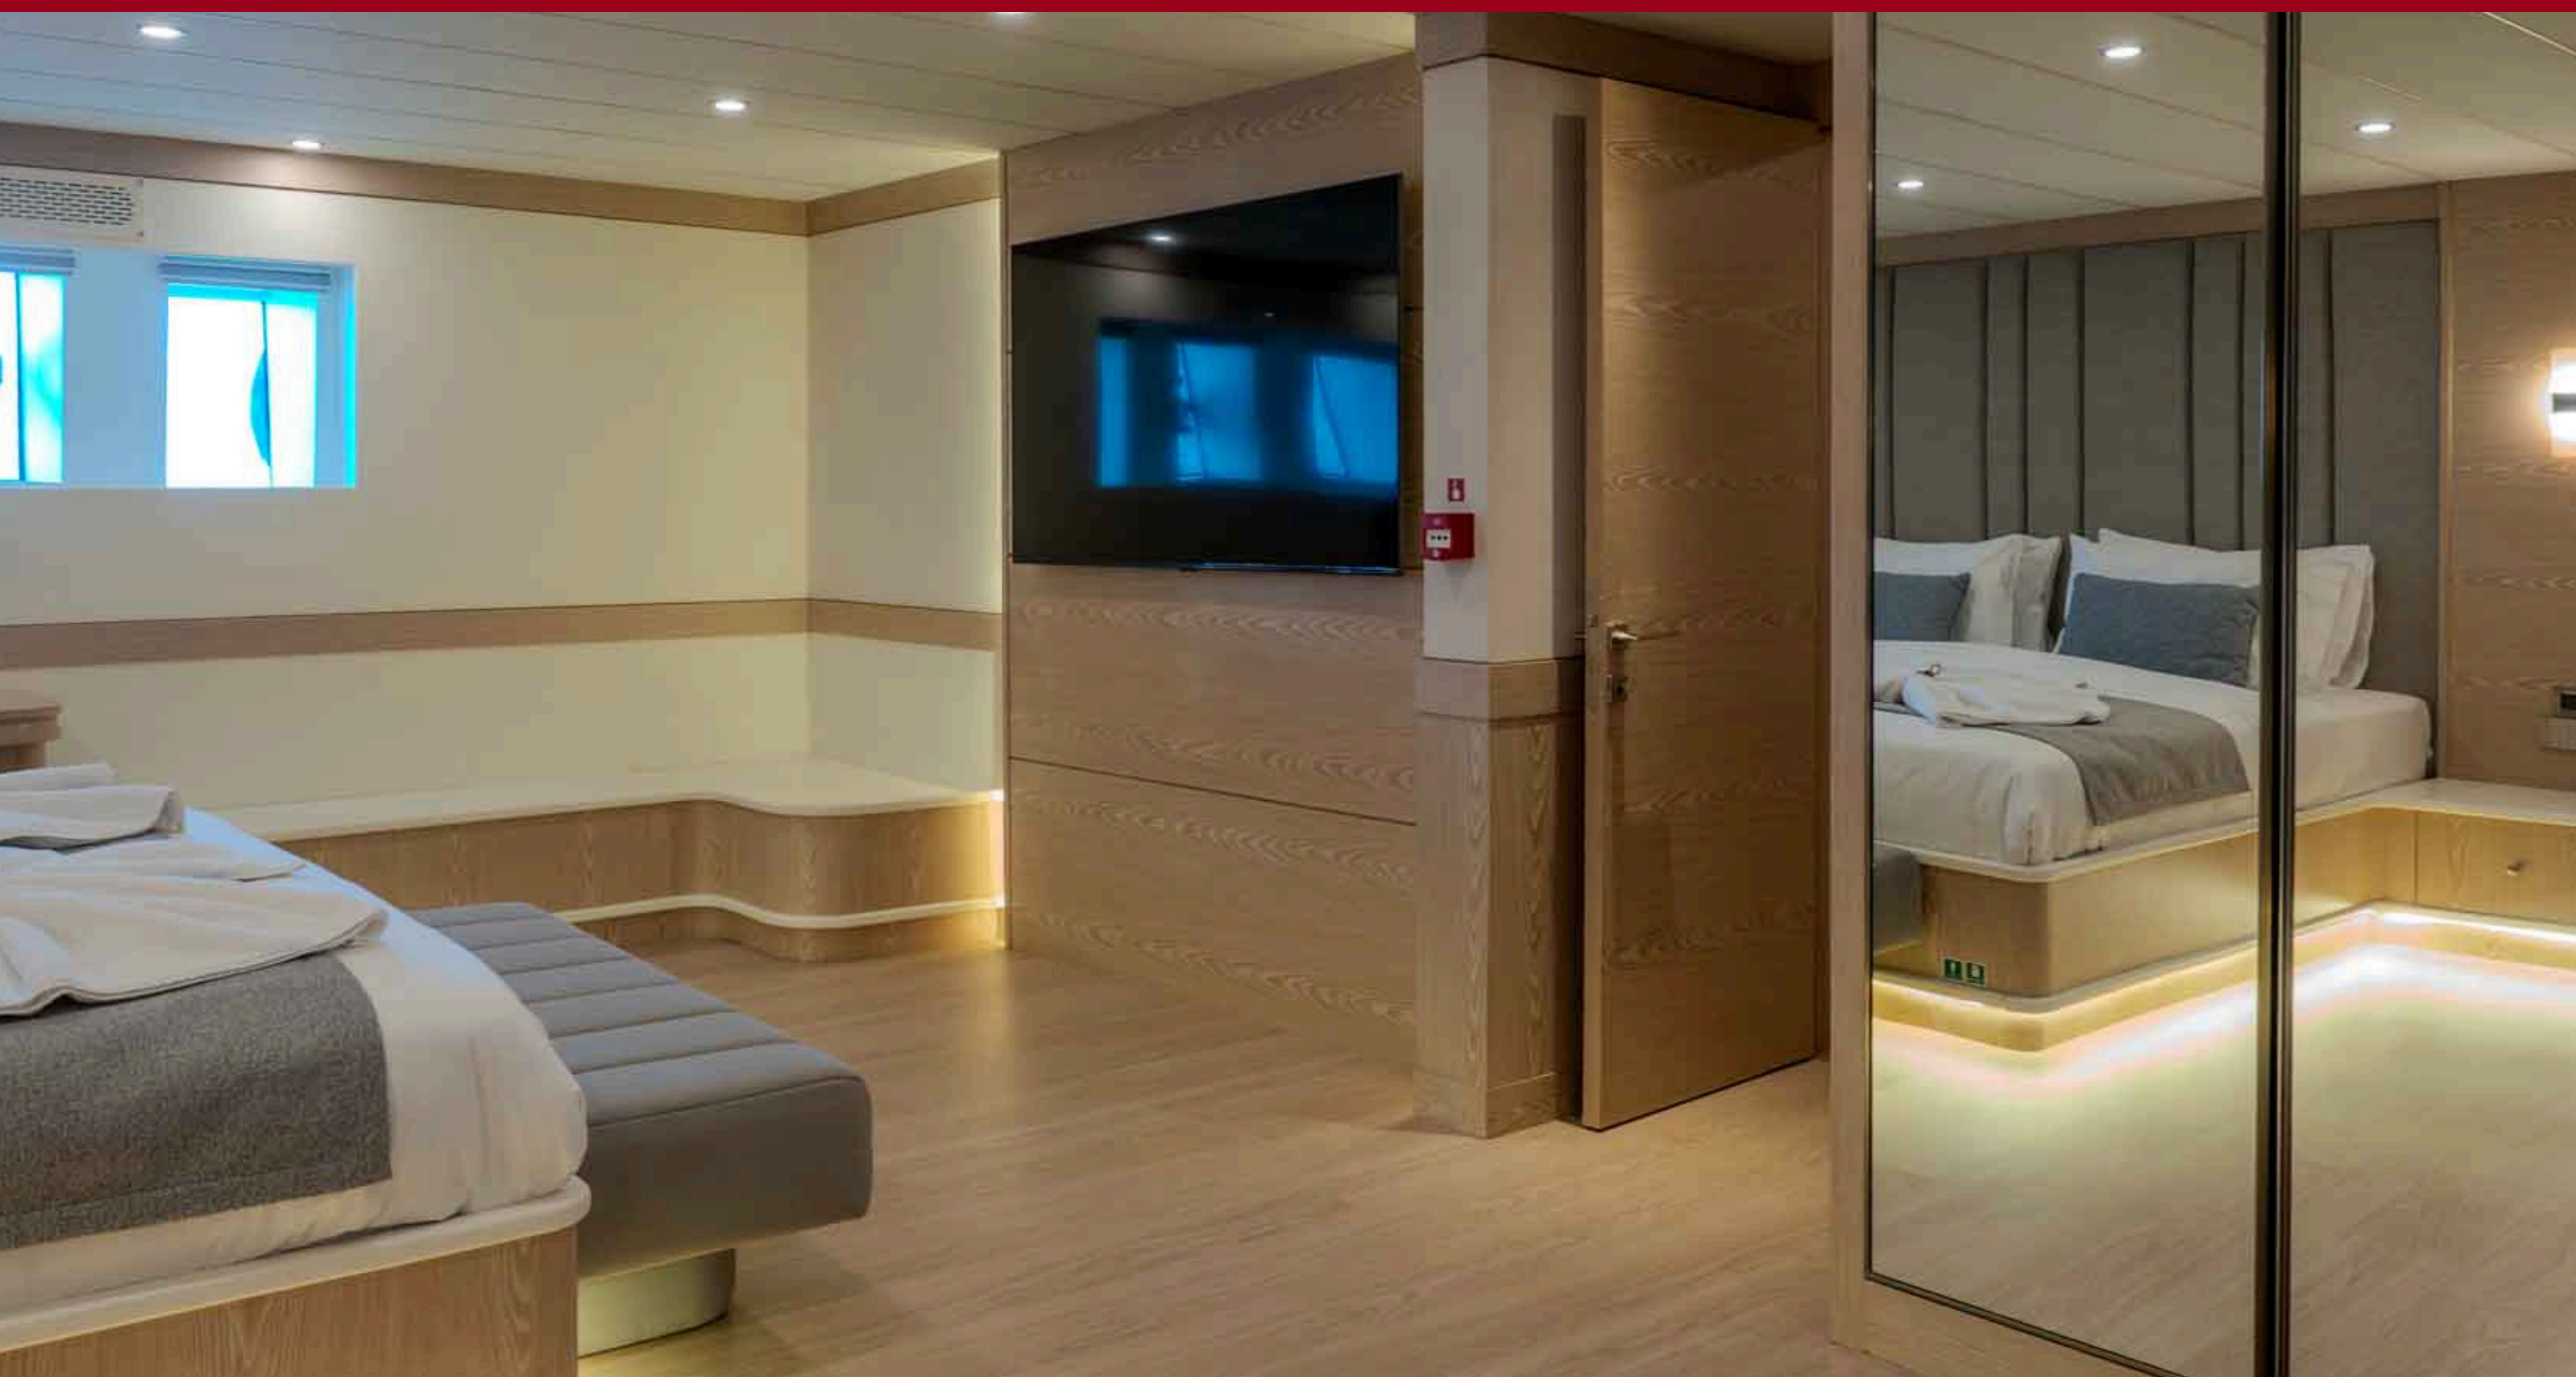

SEAMPATHY
47 mt / 7 cabins / 14 guests

Length: 47 mt

Beam: 10 mt

Draft: 2,13 mt

Main engines: 2 x 750Hp VOLVO

Guest cabins 7: 1 Master, 6 VIP

Bed configuration: 7 King size

Guests: 14