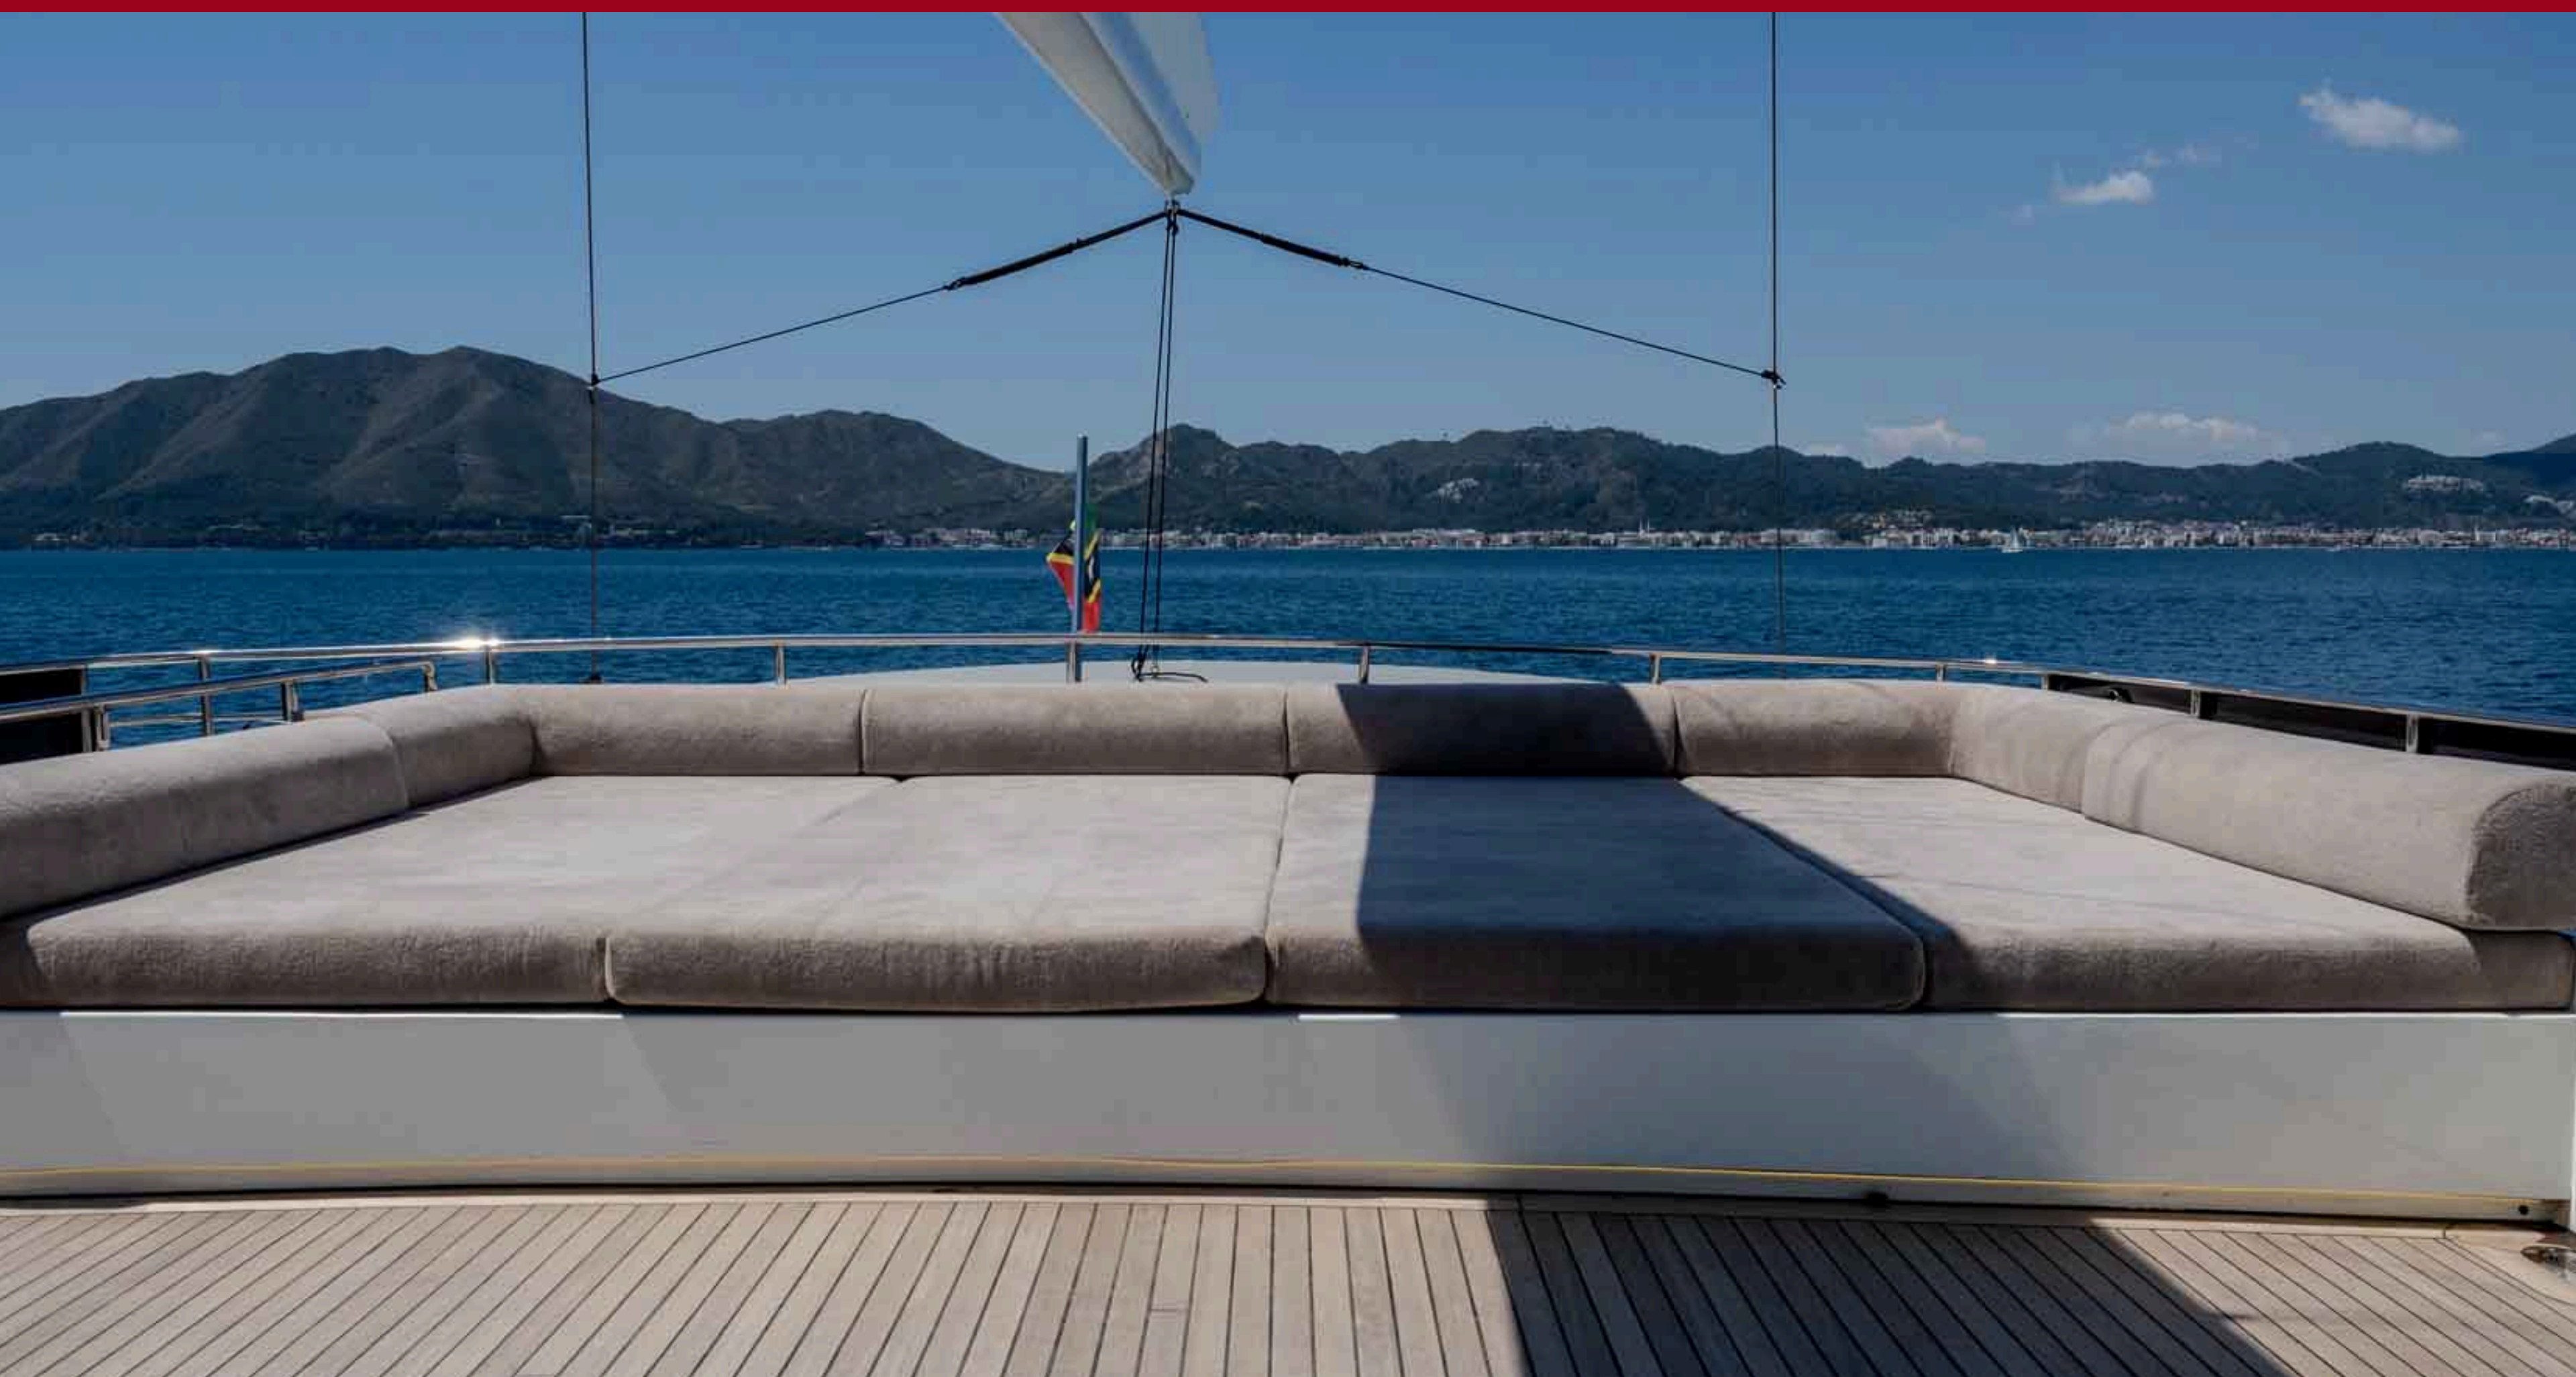

SEAMPATHY
47 mt / 7 cabins / 14 guests

Length: 47 mt

Beam: 10 mt

Draft: 2,13 mt

Main engines: 2 x 750Hp VOLVO

Guest cabins 7: 1 Master, 6 VIP

Bed configuration: 7 King size

Guests: 14

Crew: 7

1 Service tender Axis 480 with 90hp mercury

2 Jet ski

Big Mable

Ringo, SUP, Kayak

water ski (adults and children)

Wakeboard

Seabob