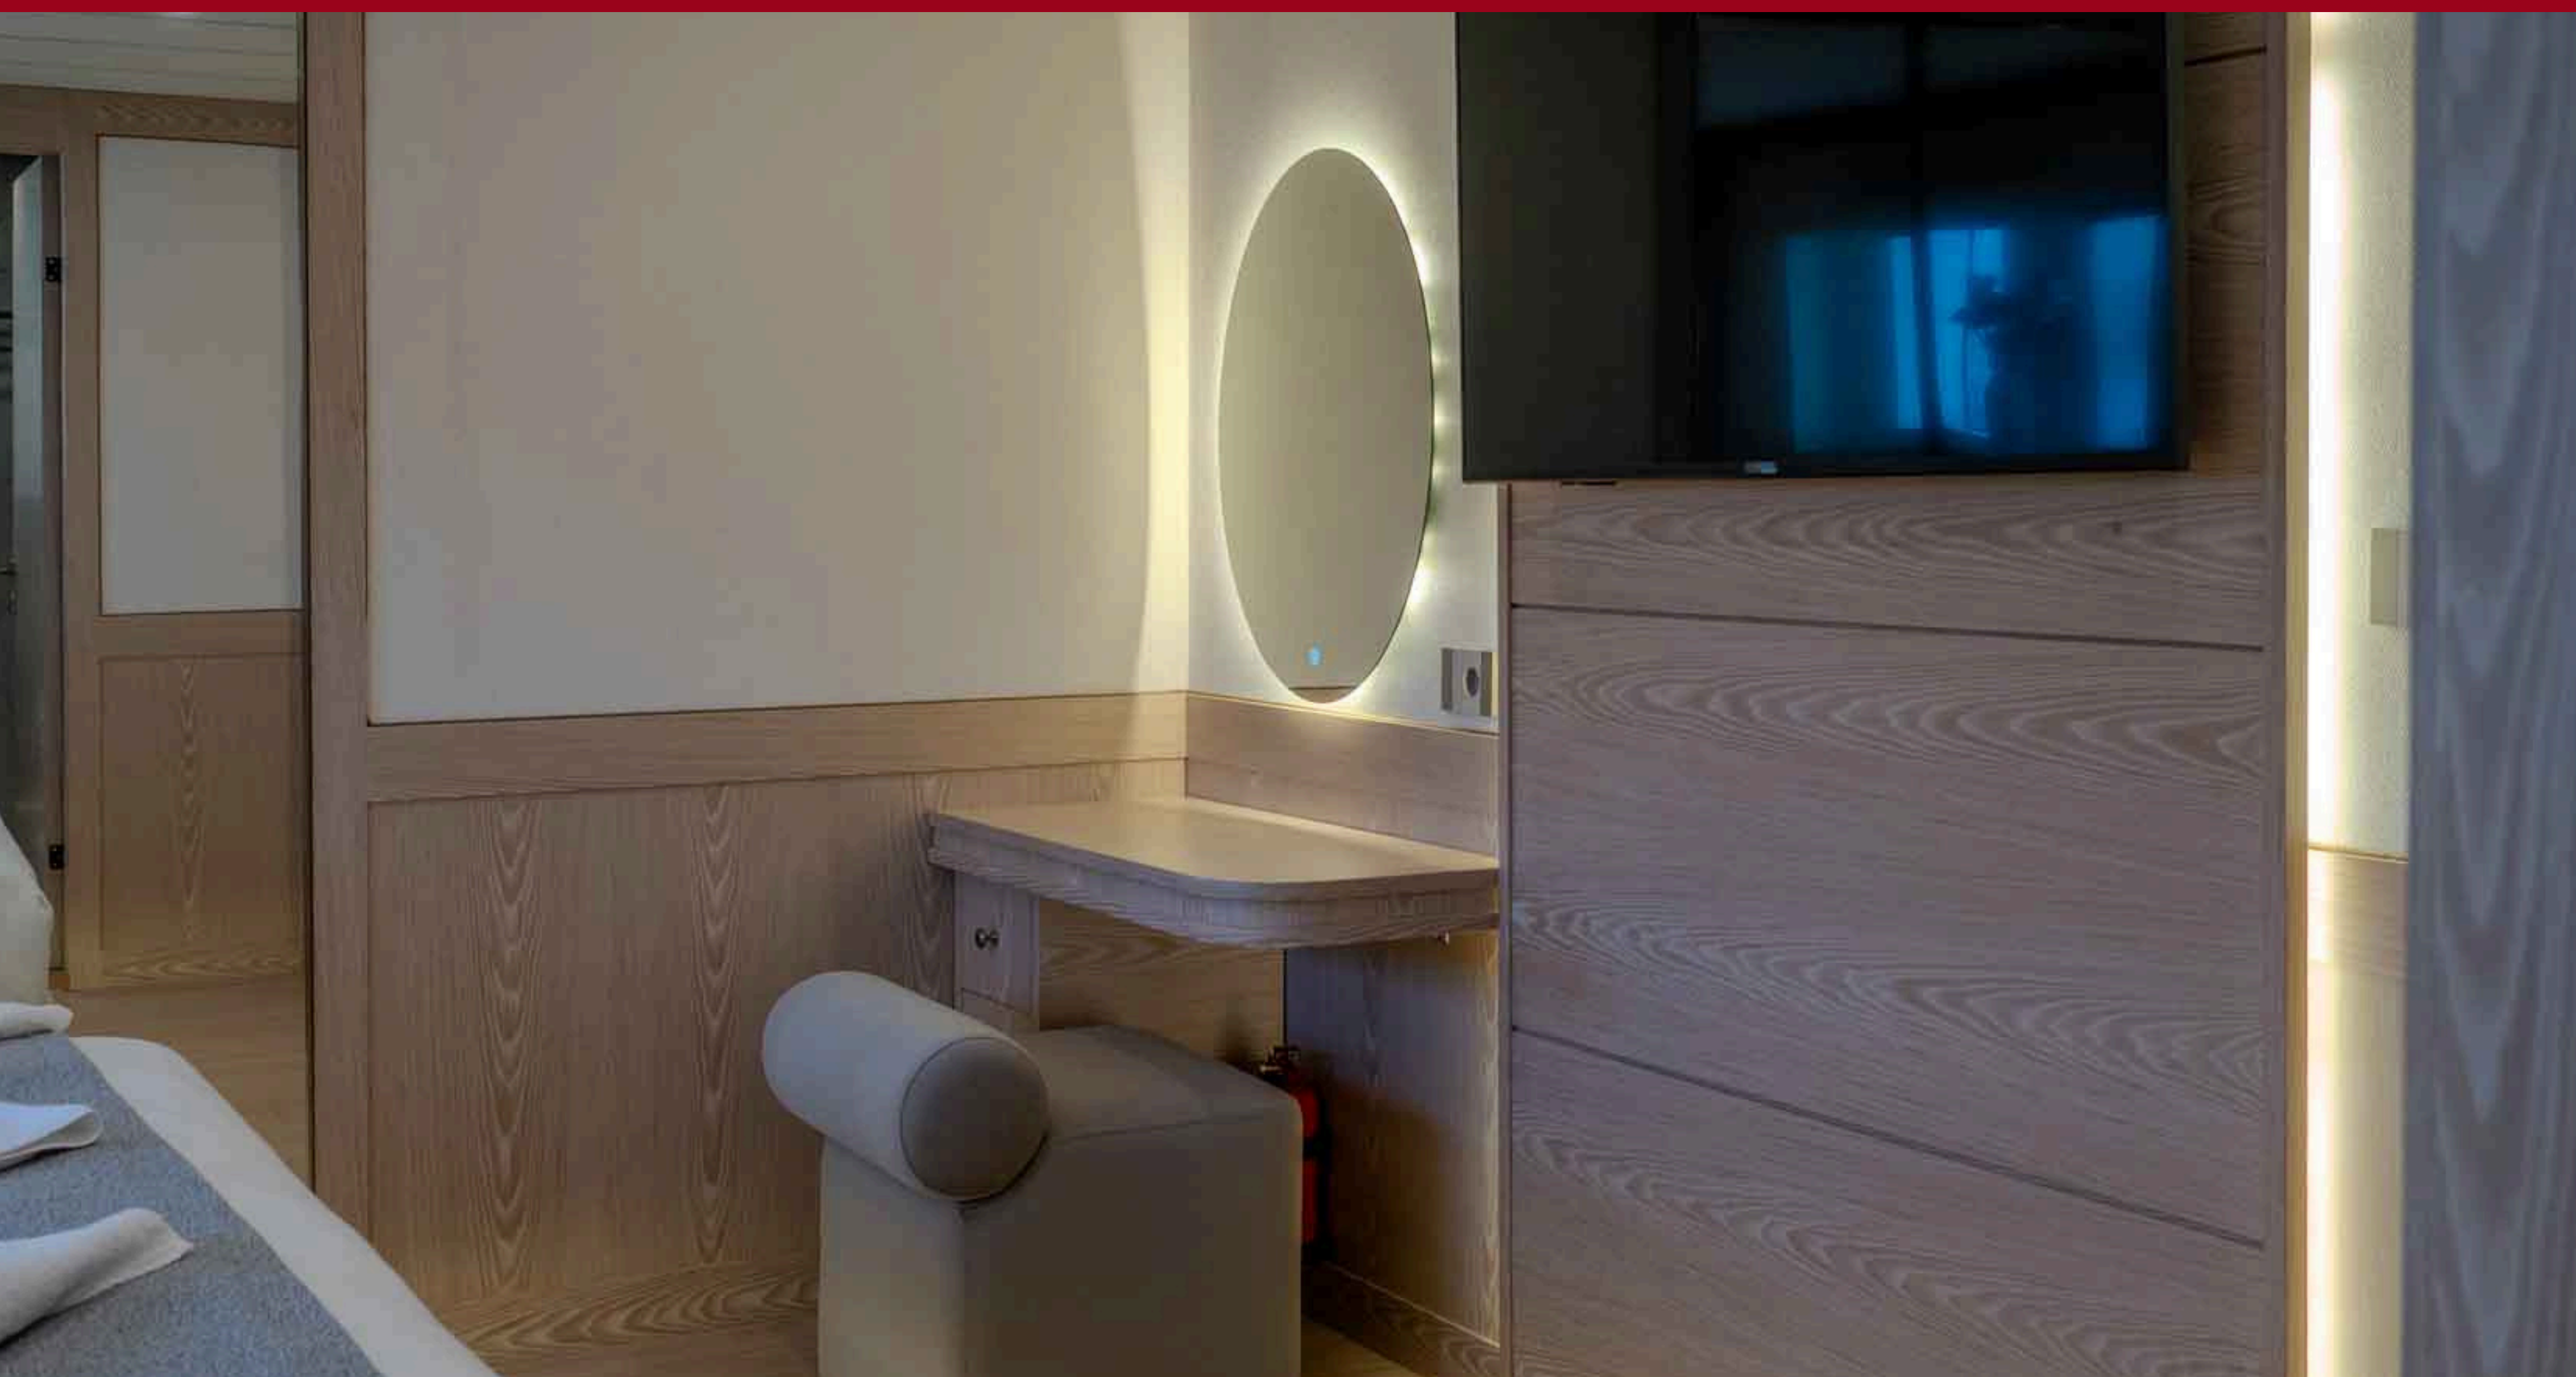

SEAMPATHY
47 mt / 7 cabins / 14 guests

Length: 47 mt

Beam: 10 mt

Draft: 2,13 mt

Main engines: 2 x 750Hp VOLVO

Guest cabins 7: 1 Master, 6 VIP

Bed configuration: 7 King size

Guests: 14