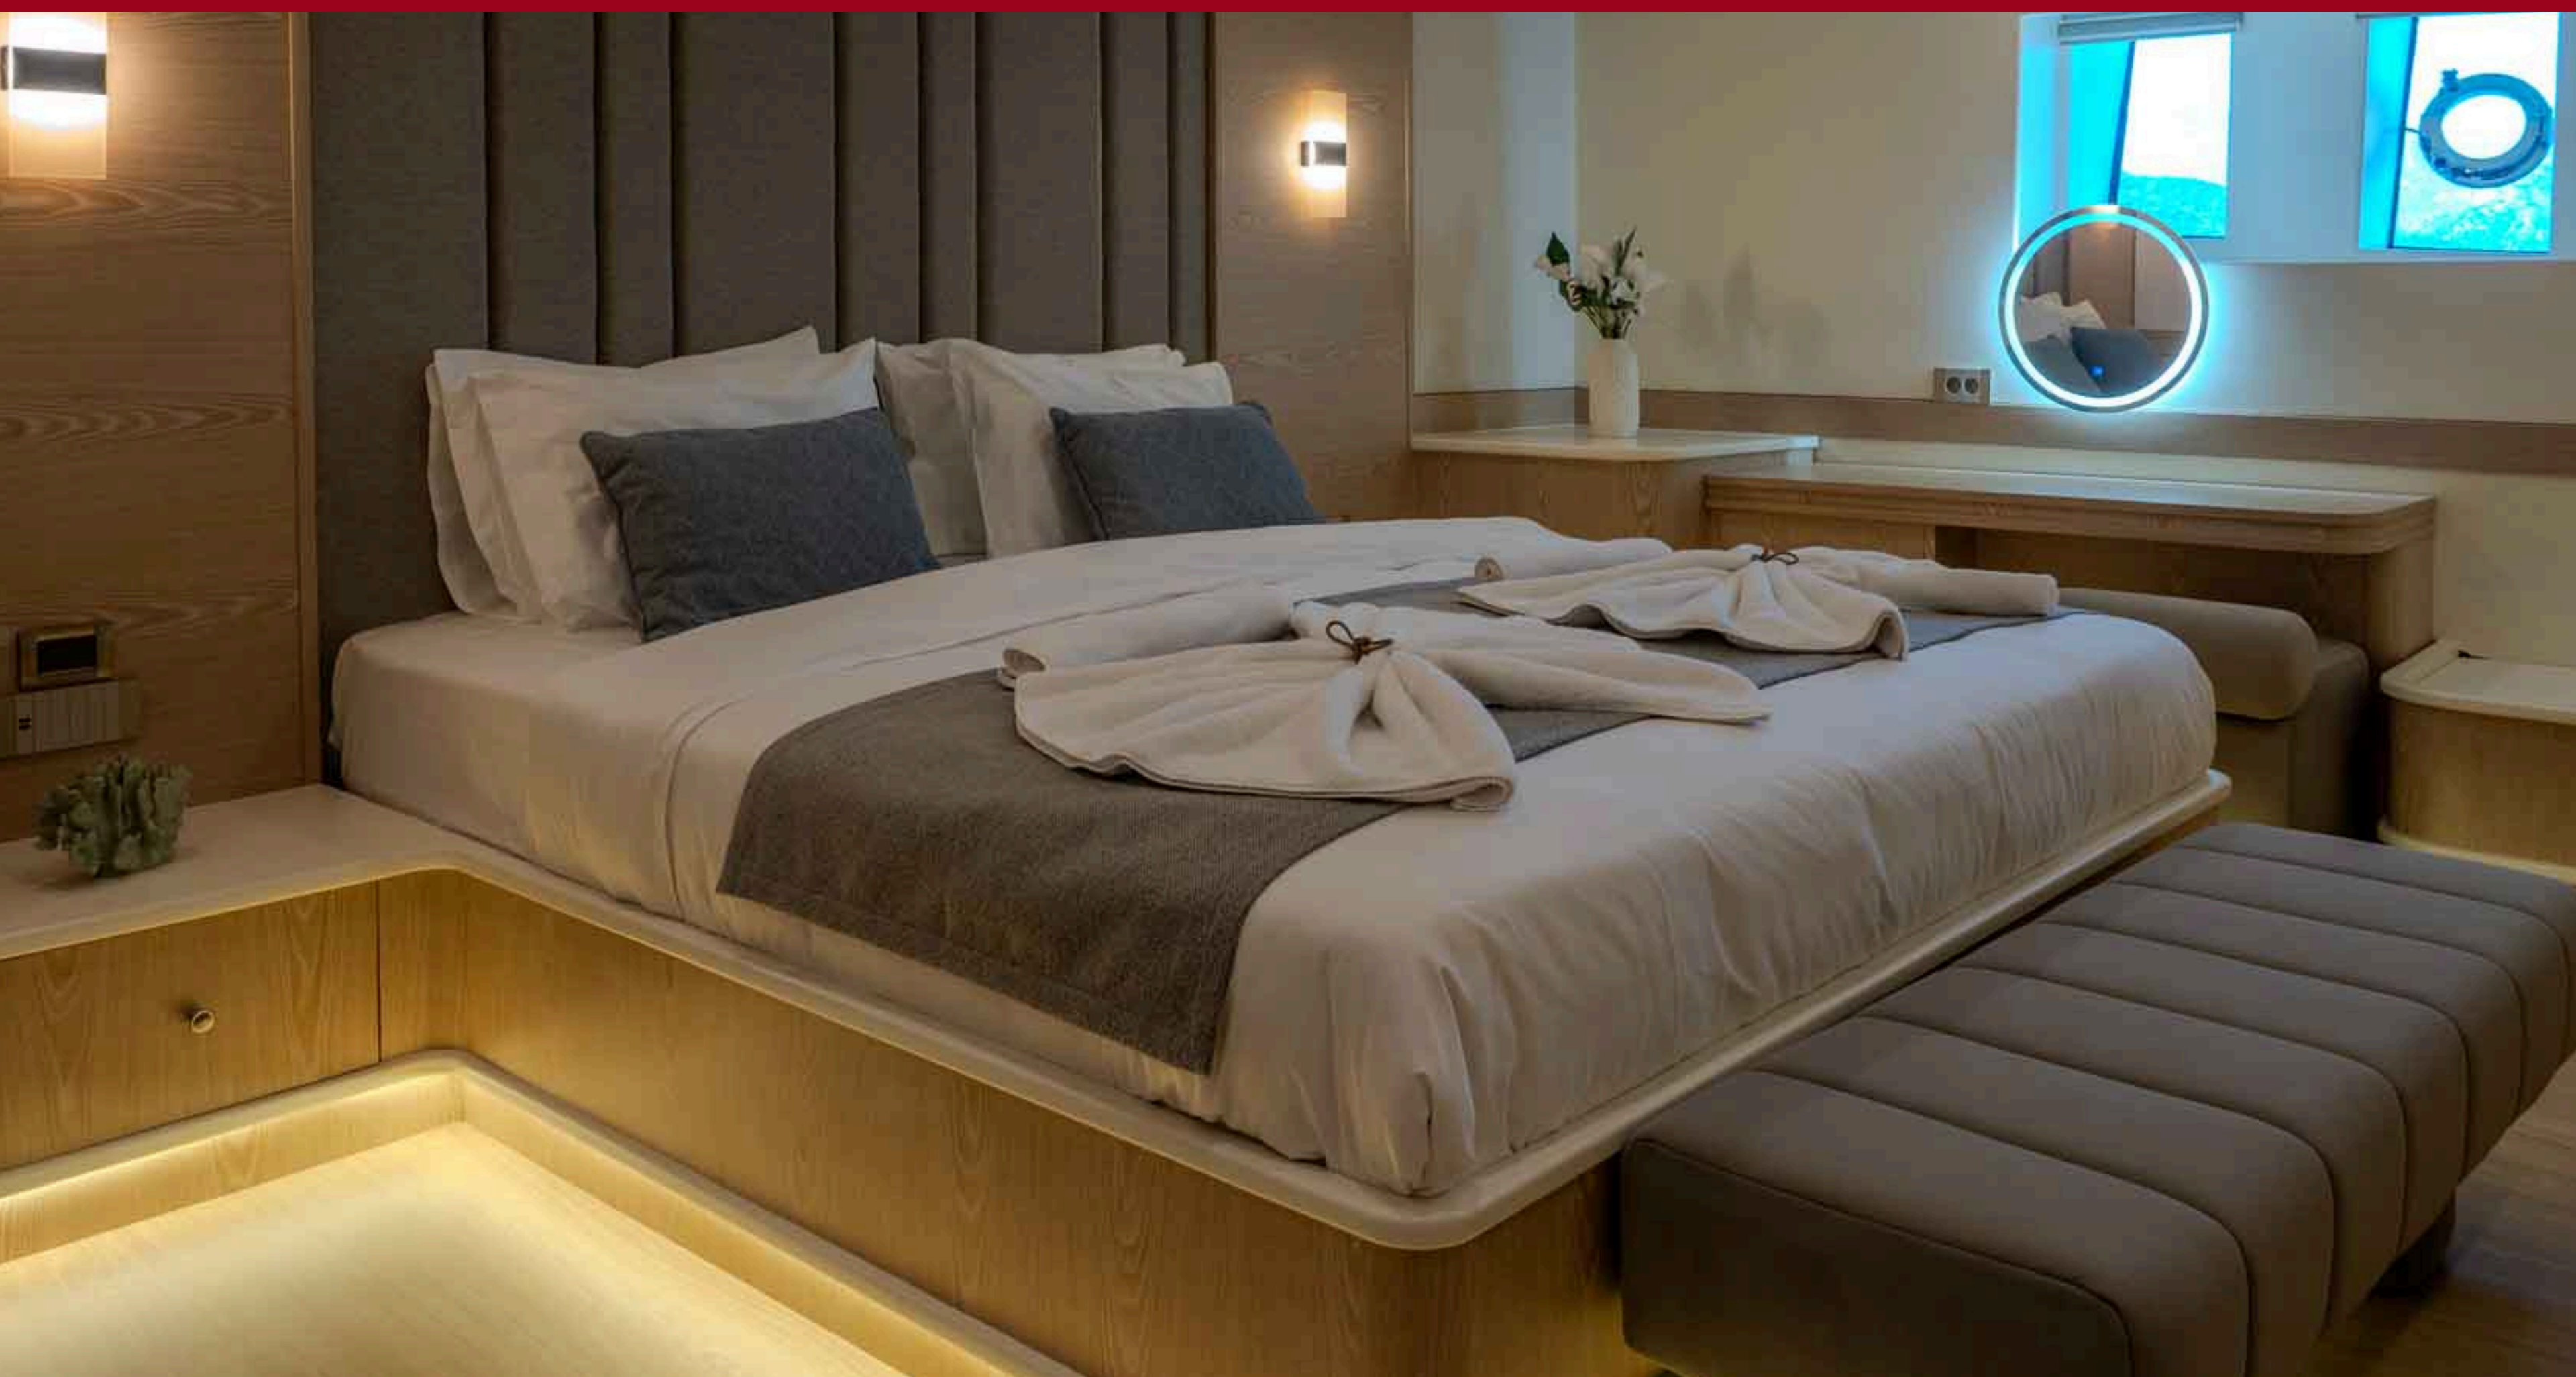

SEAMPATHY
47 mt / 7 cabins / 14 guests

Length: 47 mt

Beam: 10 mt

Draft: 2,13 mt

Main engines: 2 x 750Hp VOLVO

Guest cabins 7: 1 Master, 6 VIP

Bed configuration: 7 King size

Guests: 14