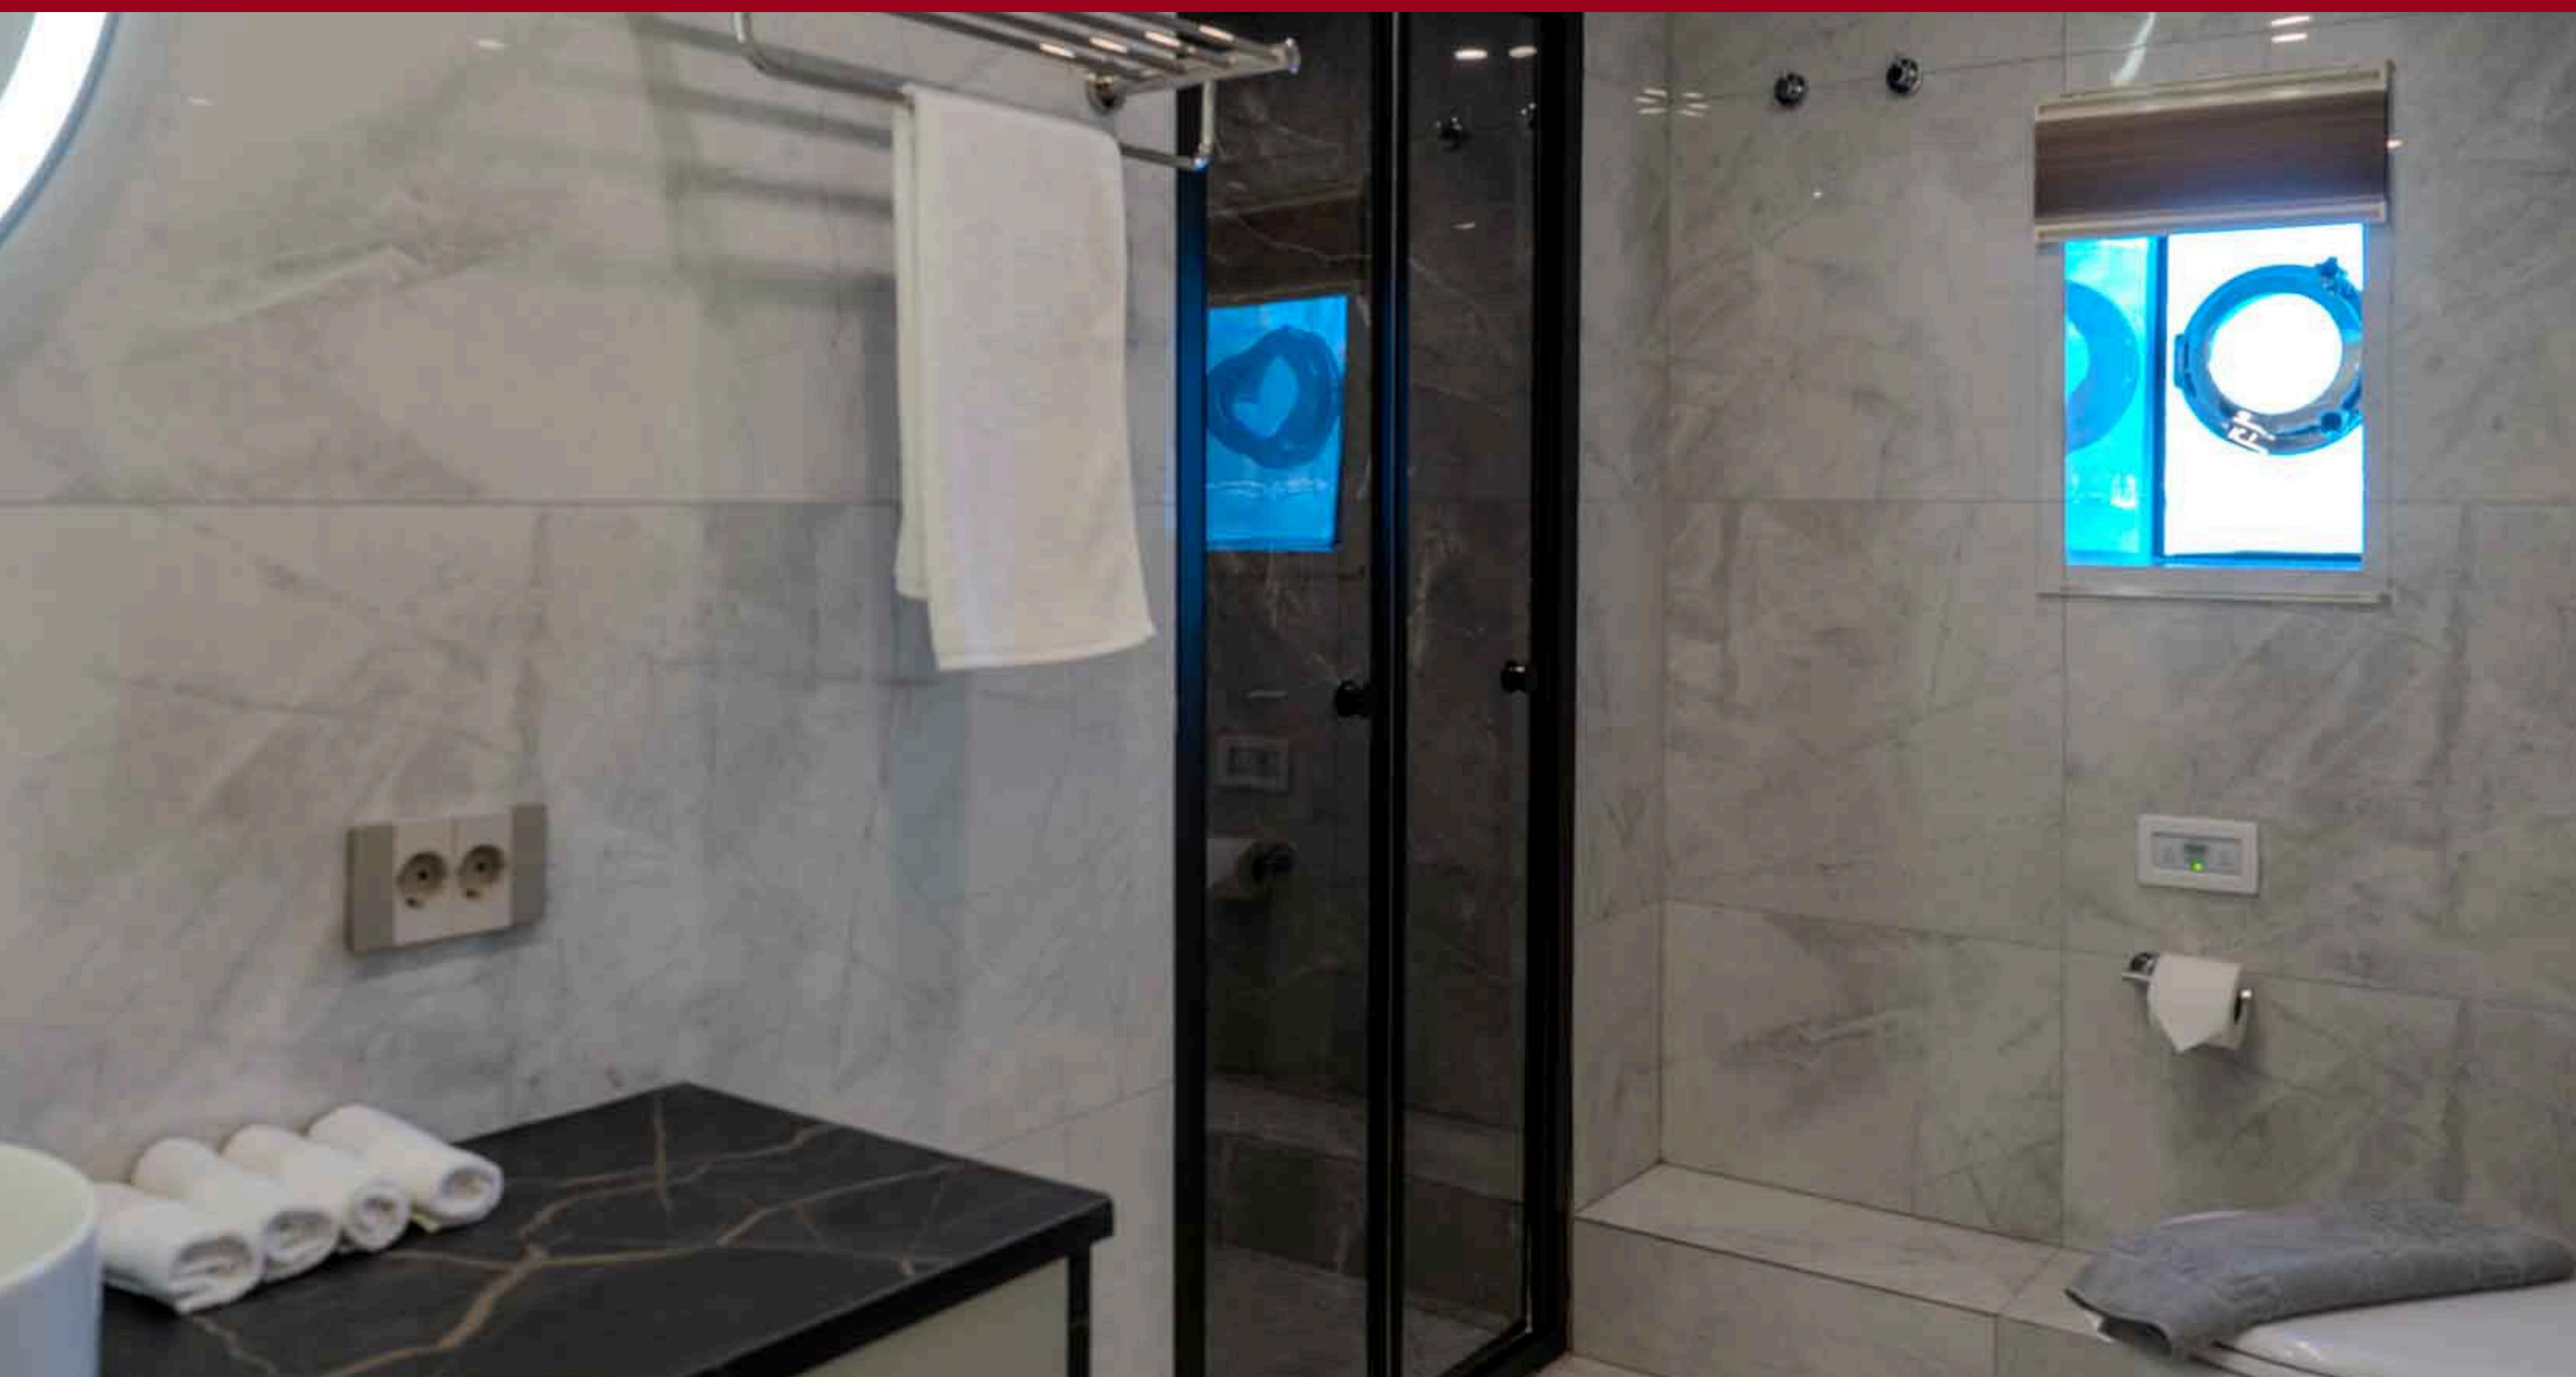

SEAMPATHY
47 mt / 7 cabins / 14 guests

Length: 47 mt

Beam: 10 mt

Draft: 2,13 mt

Main engines: 2 x 750Hp VOLVO

Guest cabins 7: 1 Master, 6 VIP

Bed configuration: 7 King size

Guests: 14