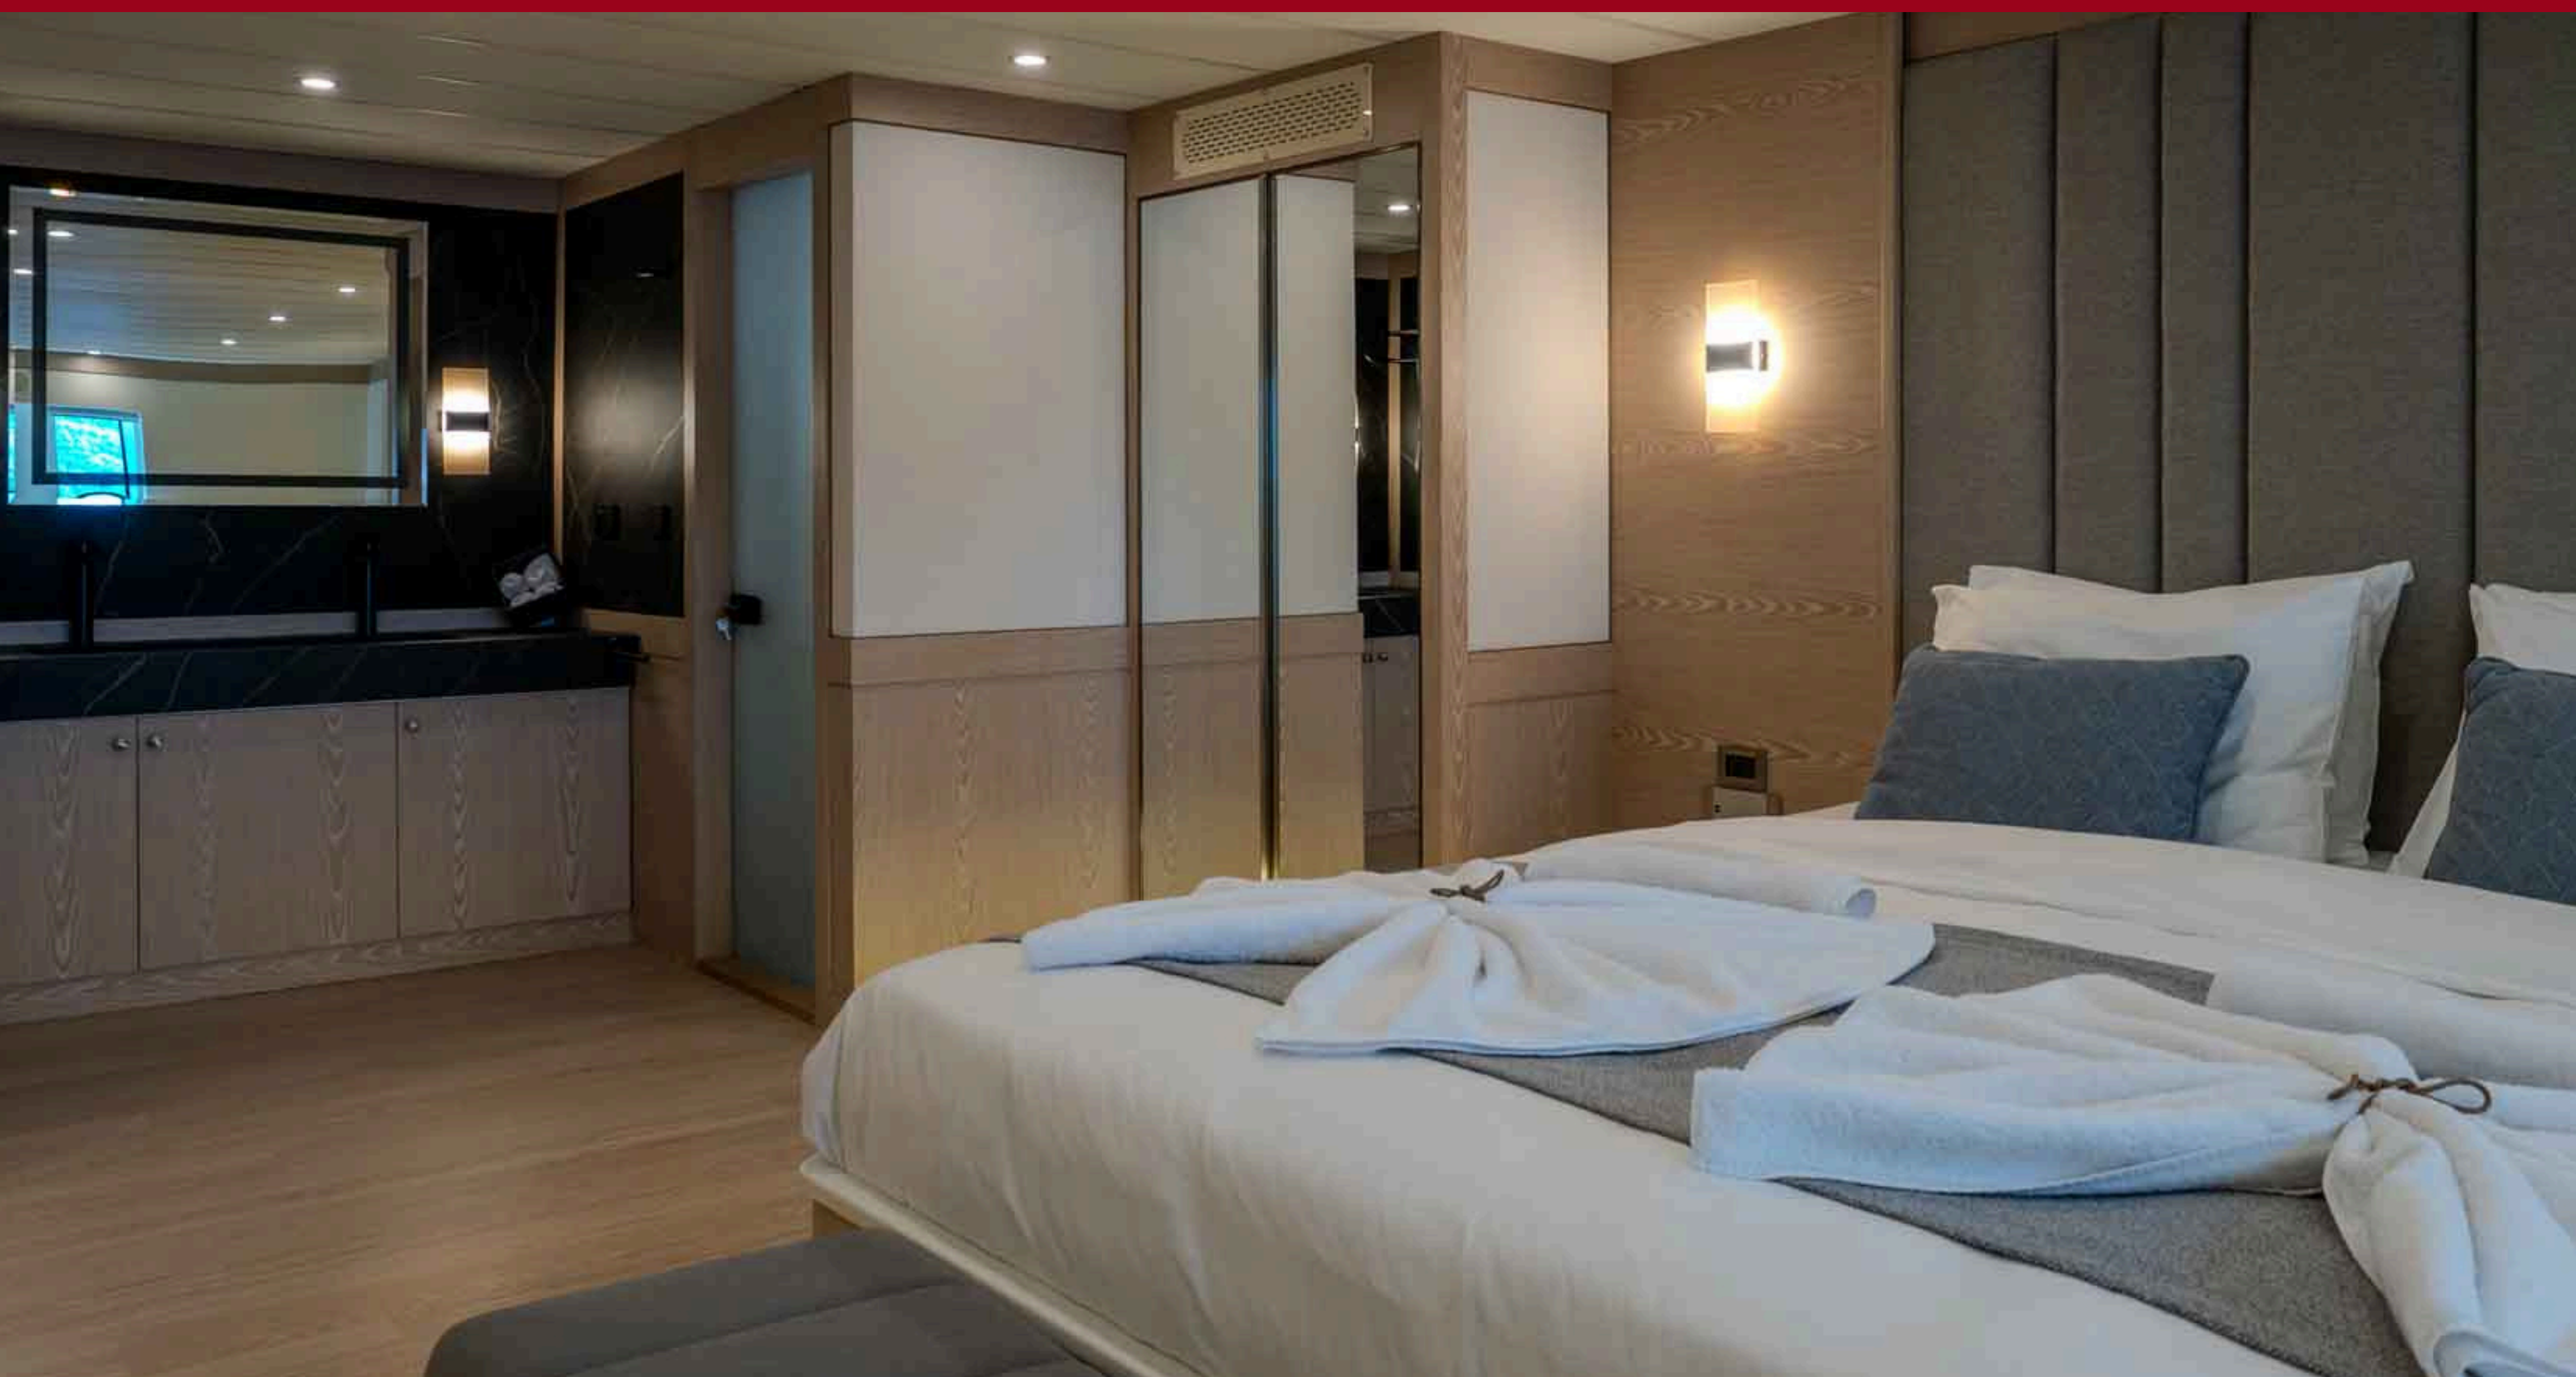

SEAMPATHY
47 mt / 7 cabins / 14 guests

Length: 47 mt

Beam: 10 mt

Draft: 2,13 mt

Main engines: 2 x 750Hp VOLVO

Guest cabins 7: 1 Master, 6 VIP

Bed configuration: 7 King size

Guests: 14