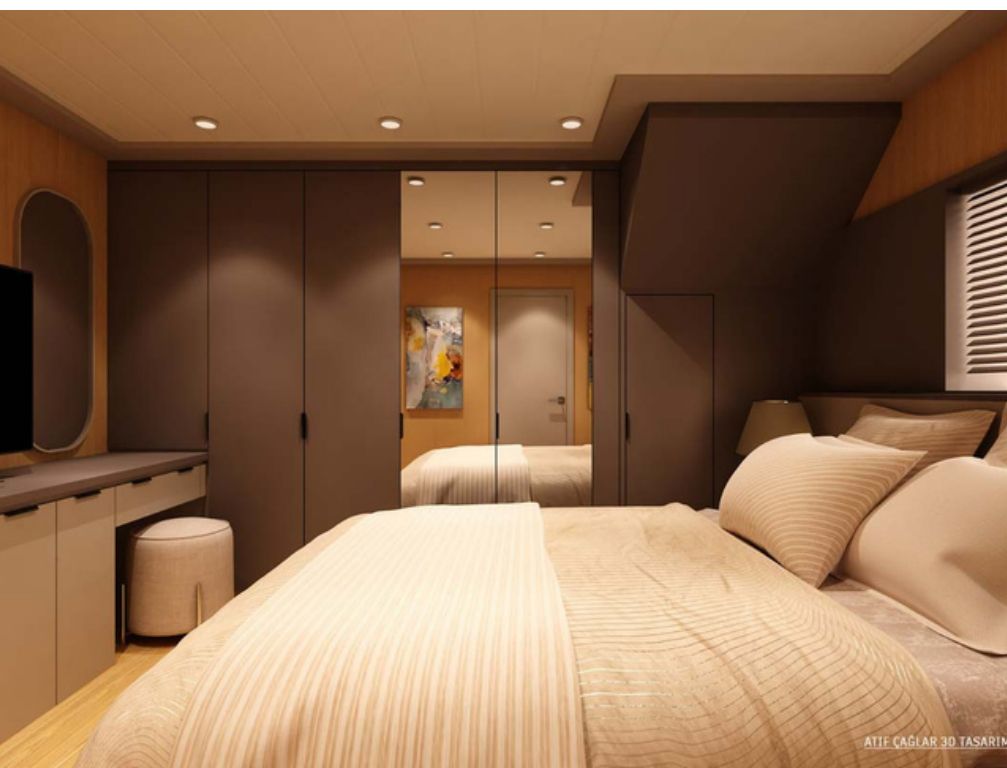

# Lycian Dream

3D TASARIM

ATTE CAĞLAR 3D TASARIM

ATTE CAĞLAR 3D TASARIM

ATTE CAĞLAR 3D TASARIM

The 27MT / 88" FT Lycian Dream has the capacity to comfortably accommodate 12 guests with its 6 cabins. Rentals are available in Turkey in summer (May to October). Lycian Dream toys include Water Toys, Water Ski, Paddle Board, Ringo; Contact us to find out the full list.

## SPECIFICATIONS

BOAT NAME	Lycian Dream	BUILD REFIT	2023
GUEST CAPACITY	12 PAX	BASE PORT	Göcek
MAIN ENGINES	-	LOA	27m 88ft
AIR CONDITIONING	-	BEAM	-
AVER. FUEL CONS.	80 LT	AVERAGE SPEED	12 KNOTS
MAX FUEL CONS.	-	MAXIMUM SPEED	16 KNOTS