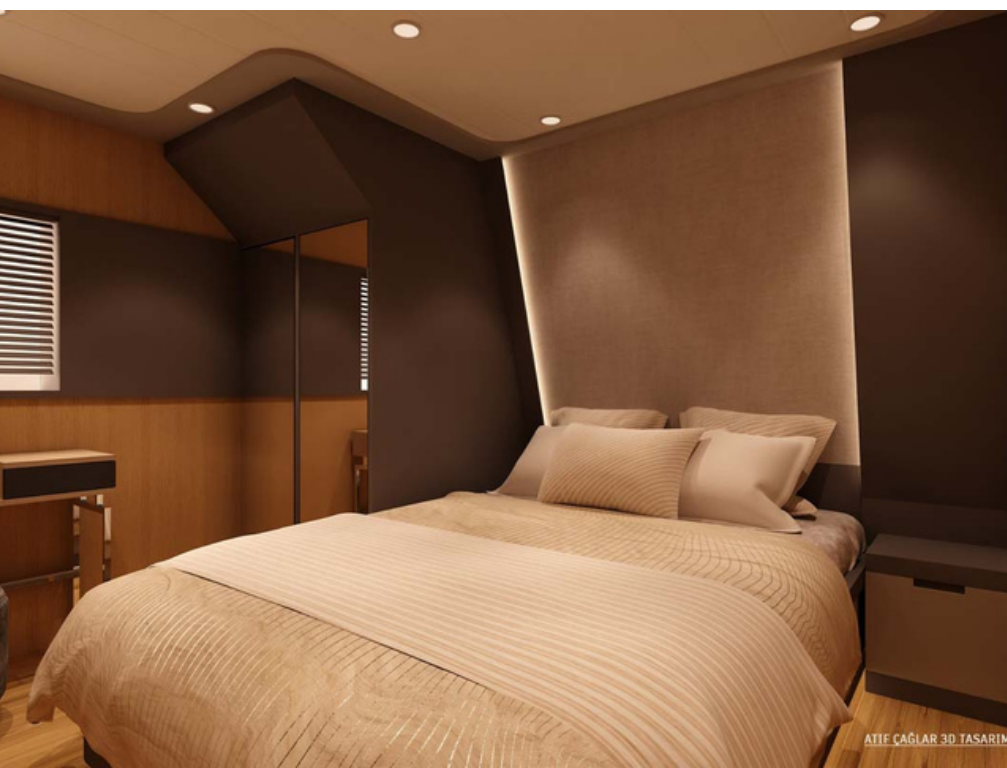

ATIF CAĞLAR 3D TASARIM

ATIF CAĞLAR 3D TASARIM

ATIF CAĞLAR 3D TASARIM

ATIF CAĞLAR 3D TASARIM